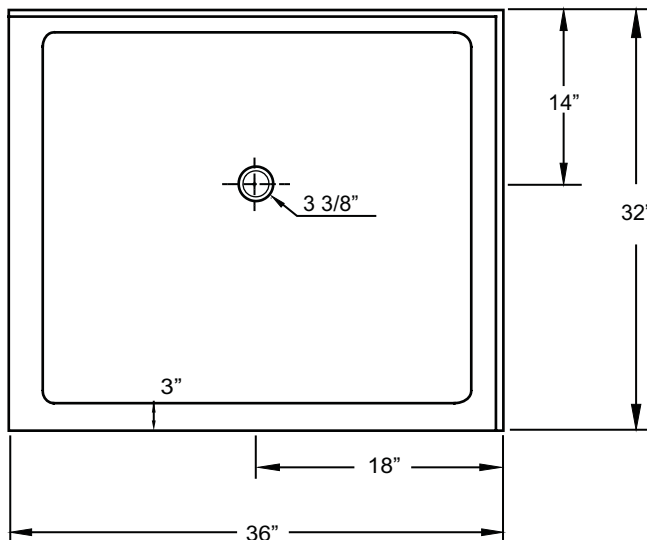

MODEL

36" x 32" Double Threshold

- *Right Hand Threshold pictured
- *1 year limited manufacturer's warranty included
- *Note: Shower base may not be exactly as pictured

SHOWER BASE DIMENSIONS

*Left Hand Threshold drawing

*Diagram is not to scale

This shower base complies with CSA Standards

*Shower Drains are not included
All measurements $\pm 1/4"$

DESIGN FEATURES

- Acrylic shower base constructed of cast high gloss acrylic and reinforced with a fibreglass backing
- Available in left hand or right hand threshold configuration
- Standard 3 3/8" shower drain opening
- Shower base trimmed to fit 36" x 32" rough opening
- Integral tiling flange for easy installation

OPTIONS

- Available in;
 - White
 - Biscuit
 - Bone
 - Linen
- Compatible Shower Doors:
 - 9718DT (Section 18, Page 7)

In keeping with our policy of continuing product improvement, Acric-Tec Industries Corp., reserves the right to change product specifications without notice.