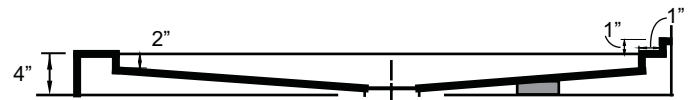

MODEL

48" x 30" Double Threshold Low Profile

- *Right Hand Threshold pictured
- *1 year limited manufacturer's warranty included
- *Note: Above picture may not be exact size

SHOWER BASE DIMENSIONS

*Left Hand Threshold drawing

DESIGN FEATURES

- Acrylic shower base constructed of cast high gloss acrylic and reinforced with a fibreglass backing
- **Available in left hand or right hand threshold configuration**
- Standard 3 3/8" shower drain opening
- Shower base trimmed to fit 48" x 30" rough opening
- Integral tiling flange for easy installation

OPTIONS

- Available in;
 - White
 - Biscuit
 - Bone
 - Linen
- Compatible Shower Doors:
 - CPL109DT (Section 18, Page 9)

This shower base complies with CSA Standards

*Diagram is not to scale

*Shower Drains are not included
All measurements $\pm 1/4"$