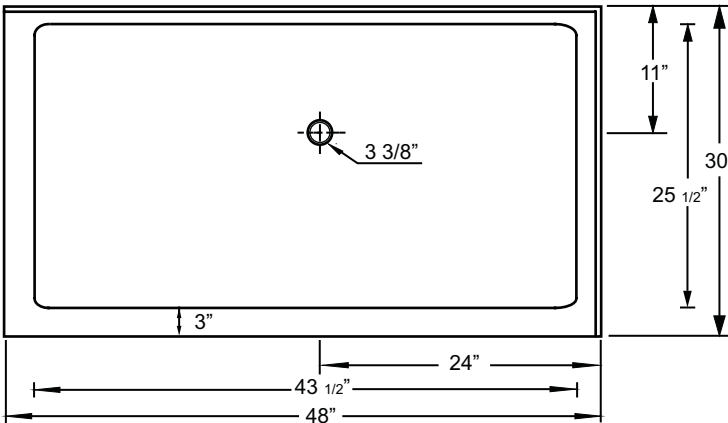

MODEL

48" x 30" Double Threshold Low Profile

- *Right Hand Threshold pictured
- *1 year limited manufacturer's warranty included
- *Note: Above picture may not be exact size

SHOWER BASE DIMENSIONS

*Left Hand Threshold drawing

DESIGN FEATURES

- Acrylic shower base constructed of cast high gloss acrylic and reinforced with a fibreglass backing
- **Available in left hand or right hand threshold configuration**
- Standard 3 3/8" shower drain opening
- Shower base trimmed to fit 48" x 30" rough opening
- Integral tiling flange for easy installation

OPTIONS

- Available in;
 - White
 - Biscuit
 - Bone
 - Linen
- Compatible Shower Doors:
 - CPL109DT (Section 18, Page 9)

This shower base complies with CSA Standards

*Diagram is not to scale

*Shower Drains are not included
All measurements $\pm 1/4"$