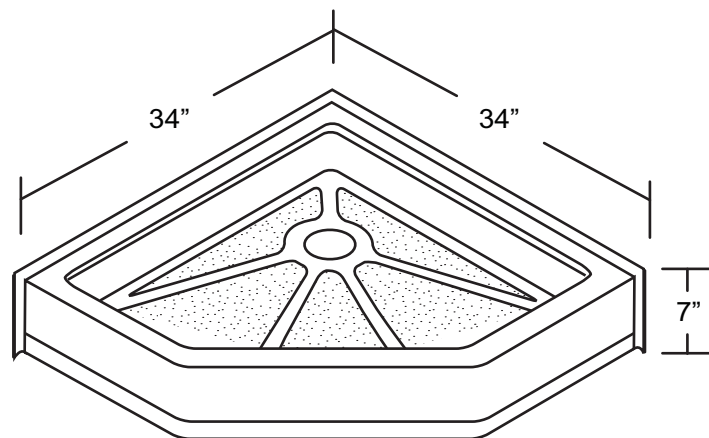

# MODEL 34" x 34" NEO ANGLE

\*1 year limited manufacturer's warranty included

\*Note: Shower base may not be exactly as pictured

## SHOWER BASE DIMENSIONS

## DESIGN FEATURES

- Acrylic shower base constructed of cast high gloss acrylic and reinforced with a fibreglass backing
- Standard 3 3/8" shower drain opening
- Shower base trimmed to fit 34" x 34" rough opening
- Integral tiling flange for easy installation

## OPTIONS

- Available in;
  - White
  - Biscuit
  - Bone
  - Linen
- Compatible Shower Doors:
  - 9731T34 (Section 19, Page 1)

\*Diagram is not to scale

This shower base complies with CSA Standards

\*Shower Drains are not included  
All measurements  $\pm 1/4"$