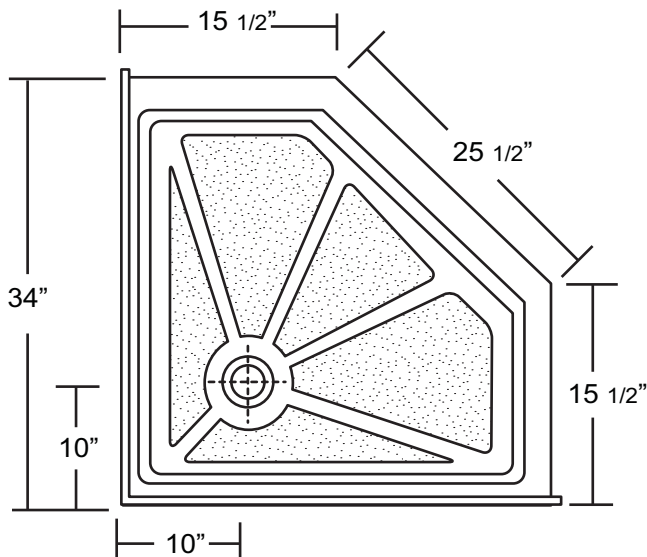

# MODEL 34" x 34" NEO ANGLE

\*1 year limited manufacturer's warranty included

\*Note: Shower base may not be exactly as pictured

## SHOWER BASE DIMENSIONS

## DESIGN FEATURES

- Acrylic shower base constructed of cast high gloss acrylic and reinforced with a fibreglass backing
- Standard 3 3/8" shower drain opening
- Shower base trimmed to fit 34" x 34" rough opening
- Integral tiling flange for easy installation

## OPTIONS

- Available in;
  - White
  - Biscuit
  - Bone
  - Linen
- Compatible Shower Doors:
  - 9731T34 (Section 19, Page 1)

\*Diagram is not to scale

This shower base complies with CSA Standards

\*Shower Drains are not included  
All measurements  $\pm 1/4"$