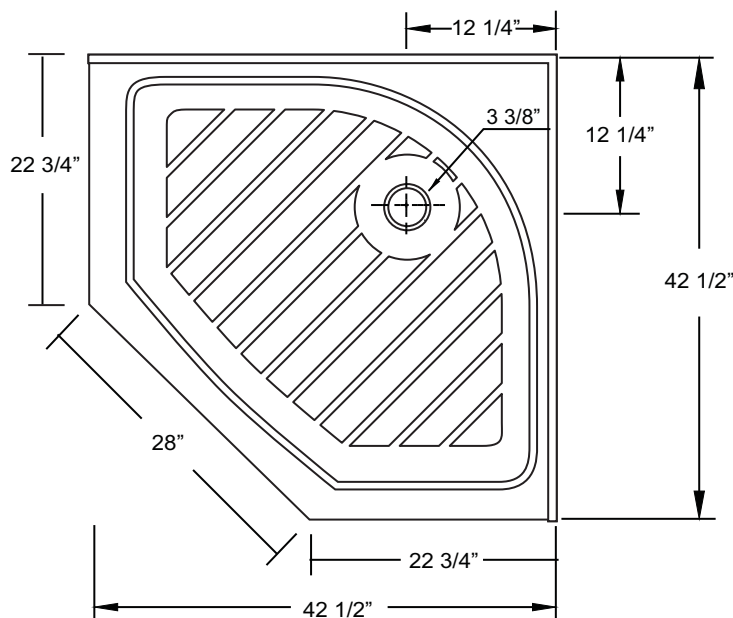

## 42" x 42" Neo Angle Unique

\*1 year limited manufacturer's warranty included

\*Note: Shower base may not be exactly as pictured

### DESIGN FEATURES

- Acrylic shower base constructed of cast high gloss acrylic and reinforced with a fibreglass backing
- Standard 3 3/8" shower drain opening
- Shower base trimmed to fit 42" x 42" rough opening
- Integral tiling flange for easy installation

### SHOWER BASE DIMENSIONS

\*Diagram is not to scale

This shower base complies with CSA Standards

\*Shower Drains are not included  
All measurements  $\pm 1/4$ "

In keeping with our policy of continuing product improvement, Acri-Tec Industries Corp., reserves the right to change product specifications without notice.