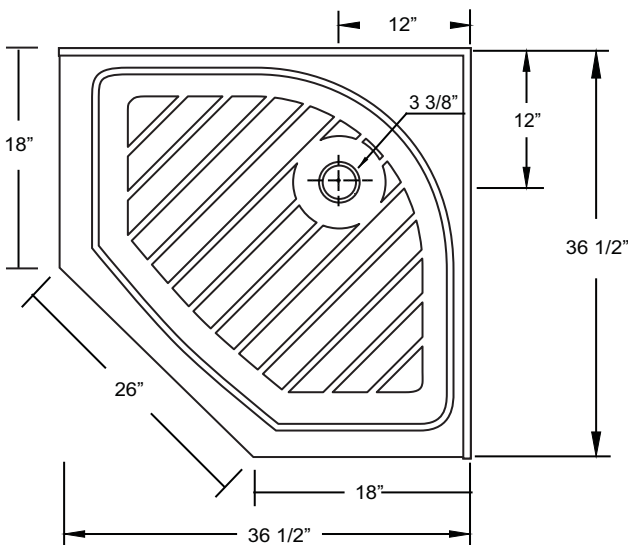

## 36" x 36" Neo Angle Unique

\*1 year limited manufacturer's warranty included

\*Note: Shower base may not be exactly as pictured

### DESIGN FEATURES

- Acrylic shower base constructed of cast high gloss acrylic and reinforced with a fibreglass backing
- Standard 3 3/8" shower drain opening
- Shower base trimmed to fit 36" x 36" rough opening
- Integral tiling flange for easy installation

### SHOWER BASE DIMENSIONS

\*Diagram is not to scale

This shower base complies with CSA Standards

\*Shower Drains are not included  
All measurements  $\pm 1/4"$

In keeping with our policy of continuing product improvement, Acri-Tec Industries Corp., reserves the right to change product specifications without notice.