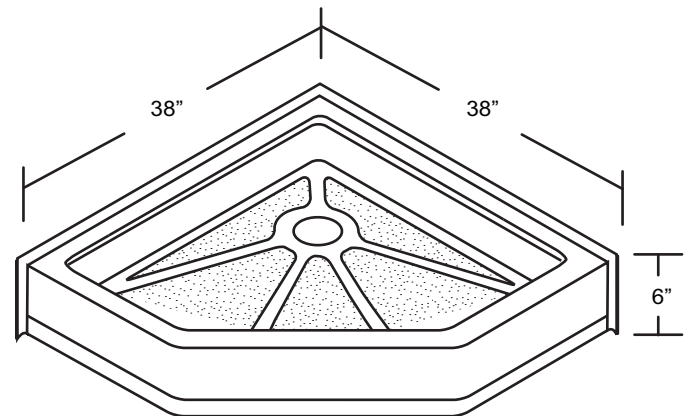

MODEL

38" x 38" Neo Angle

*1 year limited manufacturer's warranty included

*Note: Shower base may not be exactly as pictured

SHOWER BASE DIMENSIONS

*Diagram is not to scale

This shower base complies with CSA Standards

*Shower Drains are not included
All measurements $\pm 1/4"$

In keeping with our policy of continuing product improvement, Acri-Tec Industries Corp., reserves the right to change product specifications without notice.

DESIGN FEATURES

- Acrylic shower base constructed of cast high gloss acrylic and reinforced with a fibreglass backing
- Standard 3 3/8" shower drain opening
- Shower base trimmed to fit 38" x 38" rough opening
- Integral tiling flange for easy installation