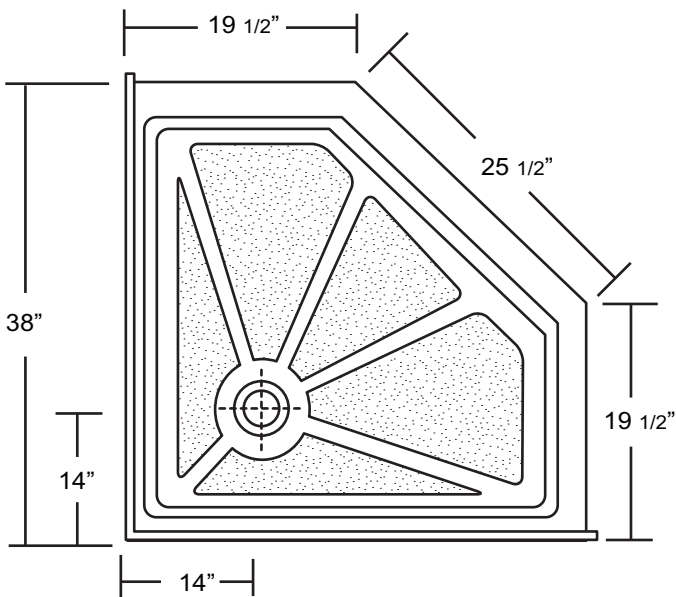

MODEL

38" x 38" Neo Angle

*1 year limited manufacturer's warranty included

*Note: Shower base may not be exactly as pictured

SHOWER BASE DIMENSIONS

*Diagram is not to scale

This shower base complies with CSA Standards

*Shower Drains are not included
All measurements $\pm 1/4"$

In keeping with our policy of continuing product improvement, Acri-Tec Industries Corp., reserves the right to change product specifications without notice.

DESIGN FEATURES

- Acrylic shower base constructed of cast high gloss acrylic and reinforced with a fibreglass backing
- Standard 3 3/8" shower drain opening
- Shower base trimmed to fit 38" x 38" rough opening
- Integral tiling flange for easy installation

OPTIONS

- Available in;
 - White
 - Biscuit
 - Bone
 - Linen
- Compatible Shower Doors:
 - 9731T38 (Section 19, Page 1)