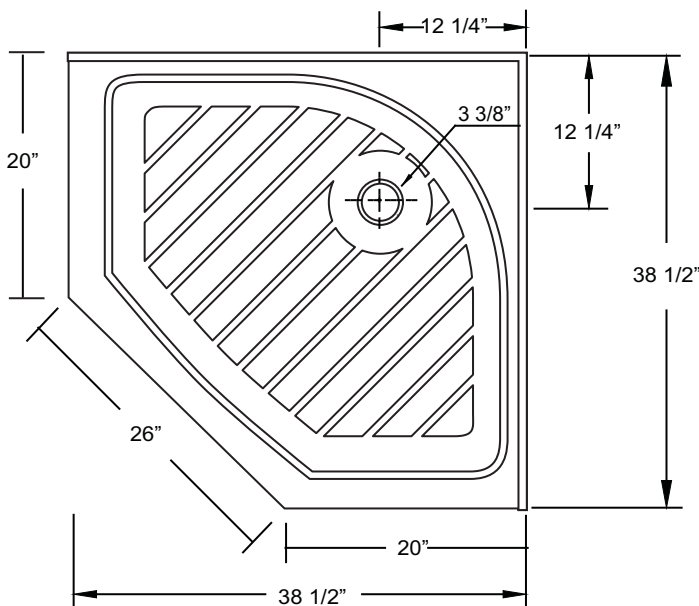

68338

38" x 38" Neo Angle Unique

*1 year limited manufacturer's warranty included

*Note: Shower base may not be exactly as pictured

DESIGN FEATURES

- Acrylic shower base constructed of cast high gloss acrylic and reinforced with a fibreglass backing
- Standard 3 3/8" shower drain opening
- Shower base trimmed to fit 38" x 38" rough opening
- Integral tiling flange for easy installation

OPTIONS

- Available in;
 - White
- Compatible Shower Doors:
 - 9731T38 (Section 19, Page 1)

SHOWER BASE DIMENSIONS

*Diagram is not to scale

This shower base complies with CSA Standards

*Shower Drains are not included
All measurements $\pm 1/4"$