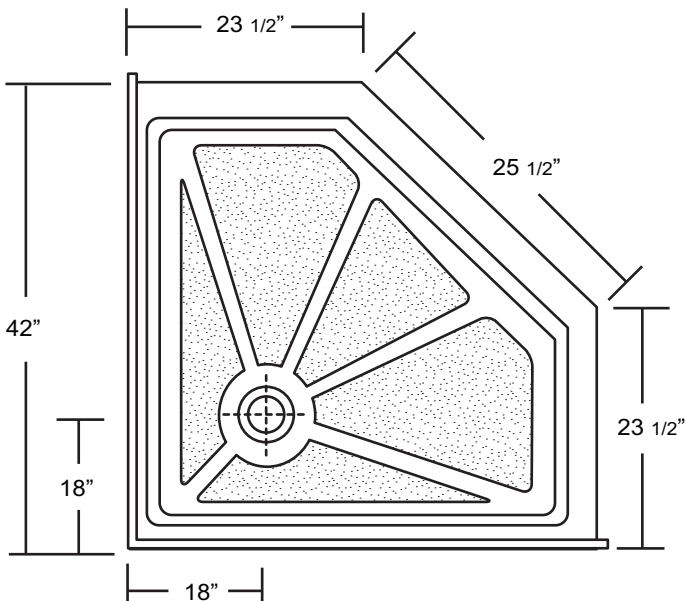

## 42" x 42" Neo Angle

\*1 year limited manufacturer's warranty included

\*Note: Shower base may not be exactly as pictured

### SHOWER BASE DIMENSIONS

\*Diagram is not to scale

This shower base complies with CSA Standards

### DESIGN FEATURES

- Acrylic shower base constructed of cast high gloss acrylic and reinforced with a fibreglass backing
- Standard 3 3/8" shower drain opening
- Shower base trimmed to fit 42" x 42" rough opening
- Integral tiling flange for easy installation

### OPTIONS

- Available in;
  - White
  - Biscuit
  - Bone
  - Linen
- Compatible Shower Doors:
  - 9731T42 (Section 19, Page 1)

\*Shower Drains are not included  
All measurements  $\pm 1/4"$

In keeping with our policy of continuing product improvement, Acric-Tec Industries Corp., reserves the right to change product specifications without notice.