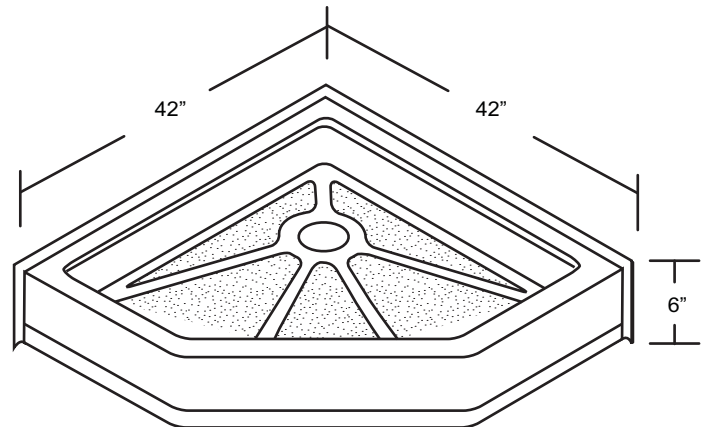

## 42" x 42" Neo Angle

\*1 year limited manufacturer's warranty included

\*Note: Shower base may not be exactly as pictured

### SHOWER BASE DIMENSIONS

\*Diagram is not to scale

This shower base complies with CSA Standards

### DESIGN FEATURES

- Acrylic shower base constructed of cast high gloss acrylic and reinforced with a fibreglass backing
- Standard 3 3/8" shower drain opening
- Shower base trimmed to fit 42" x 42" rough opening
- Integral tiling flange for easy installation

### OPTIONS

- Available in;
  - White
  - Biscuit
  - Bone
  - Linen
- Compatible Shower Doors:
  - 9731T42 (Section 19, Page 1)

\*Shower Drains are not included  
All measurements  $\pm 1/4"$

In keeping with our policy of continuing product improvement, Acric-Tec Industries Corp., reserves the right to change product specifications without notice.