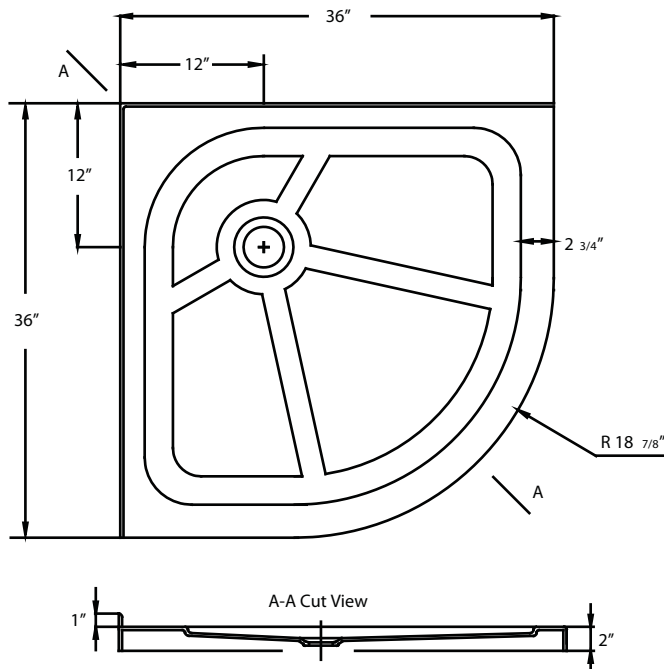

## 36" x 36" Unique Round Minimalist

\*1 year limited manufacturer's warranty included

\*Note: Shower base may not be exactly as pictured

### SHOWER BASE DIMENSIONS

\*Diagram is not to scale

This shower base complies with CSA Standards

\*Shower Drains are not included  
All measurements  $\pm 1/4$ "

### DESIGN FEATURES

- Acrylic shower base constructed of cast high gloss acrylic and reinforced with a fibreglass backing
- Standard 3 3/8" shower drain opening
- Shower base trimmed to fit 36" x 36" rough opening
- Integral tiling flange for easy installation