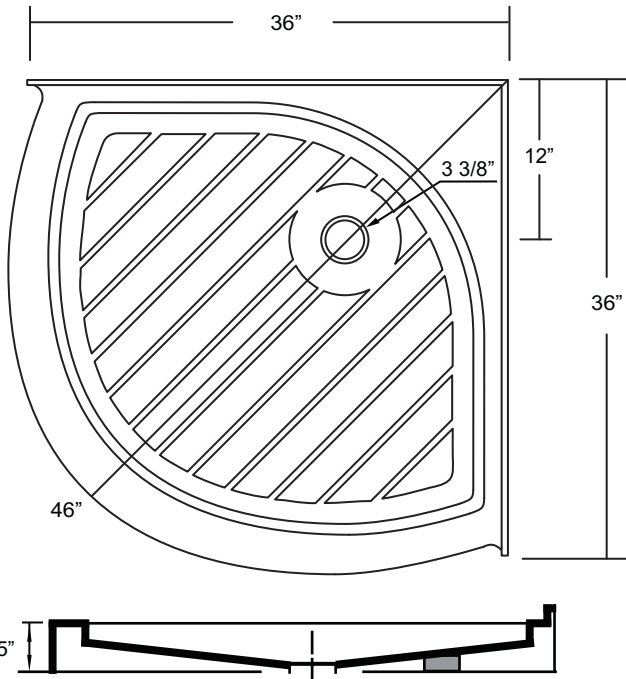

68636

36" x 36" Round Front Belly Base

*1 year limited manufacturer's warranty included

*Note: Shower base may not be exactly as pictured

SHOWER BASE DIMENSIONS

*Diagram is not to scale

This shower base complies with CSA Standards

*Shower Drains are not included
All measurements $\pm 1/4"$

DESIGN FEATURES

- Acrylic shower base constructed of cast high gloss acrylic and reinforced with a fibreglass backing
- Standard 3 3/8" shower drain opening
- Shower base trimmed to fit 36" x 36" rough opening
- Integral tiling flange for easy installation