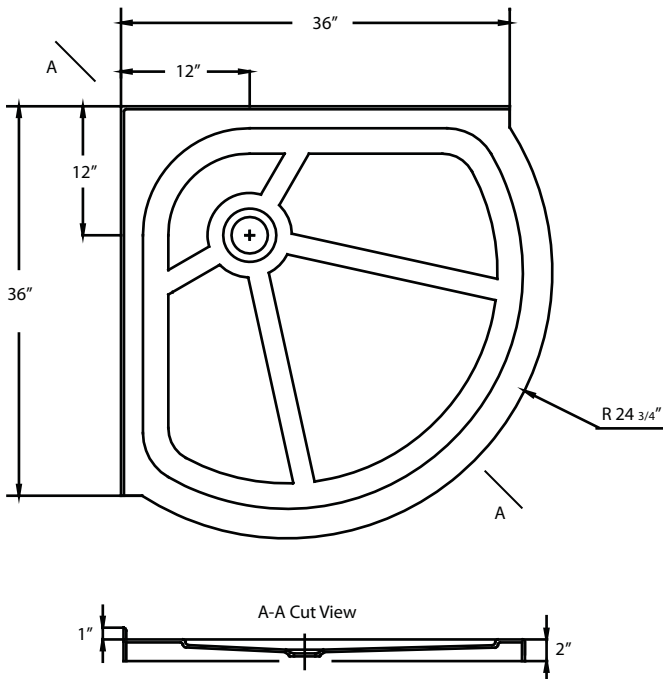

65636

36" x 36" Belly Base Minimalist

*1 year limited manufacturer's warranty included

*Note: Shower base may not be exactly as pictured

SHOWER BASE DIMENSIONS

*Diagram is not to scale

This shower base complies with CSA Standards

*Shower Drains are not included
All measurements $\pm 1/4"$

DESIGN FEATURES

- Acrylic shower base constructed of cast high gloss acrylic and reinforced with a fibreglass backing
- Standard 3 3/8" shower drain opening
- Shower base trimmed to fit 36" x 36" rough opening
- Integral tiling flange for easy installation