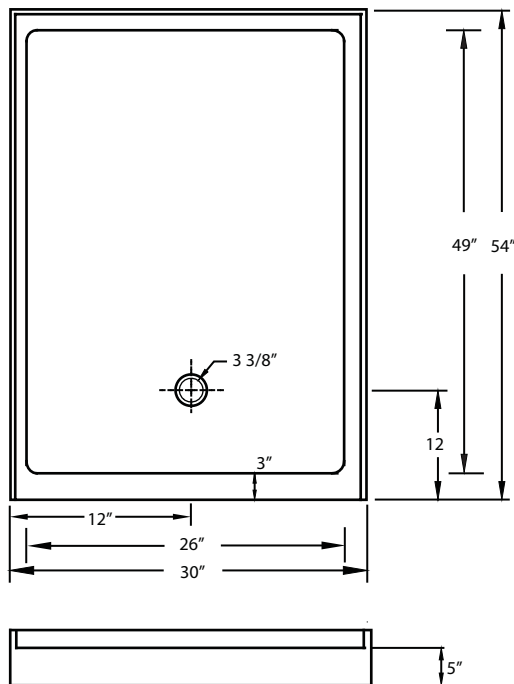

MODEL

30" x 54" Single Threshold

DESIGN FEATURES

- Acrylic shower base constructed of cast high gloss acrylic and reinforced with a fibreglass backing
- Standard 3 3/8" shower drain opening
- Shower base trimmed to fit 30" x 54" rough opening
- Integral tiling flange for easy installation

OPTIONS

- Available in;
 - White
 - Biscuit
 - Bone
 - Linen
- Compatible Shower Doors:
 - 9748272 (Section 18, Page 2)

*Note: Shower base may not be exactly as pictured
*1 year limited manufacturer's warranty included

SHOWER BASE DIMENSIONS

*Diagram is not to scale

This shower base complies with CSA Standards

*Shower Drains are not included
All measurements $\pm 1/4"$

In keeping with our policy of continuing product improvement, Acri-Tec Industries Corp., reserves the right to change product specifications without notice.