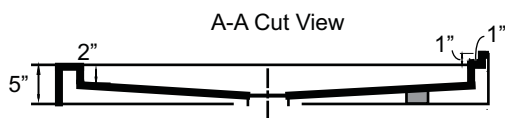

## 36" x 34" Single Threshold

\*Note: Shower base may not be exactly as pictured  
\*1 year limited manufacturer's warranty included

### SHOWER BASE DIMENSIONS

\*Diagram is not to scale

This shower base complies with CSA Standards

\*Shower Drains are not included  
All measurements  $\pm 1/4"$

### DESIGN FEATURES

- Acrylic shower base constructed of cast high gloss acrylic and reinforced with a fibreglass backing
- Standard 3 3/8" shower drain opening
- Shower base trimmed to fit 36" x 34" rough opening
- Integral tiling flange for easy installation