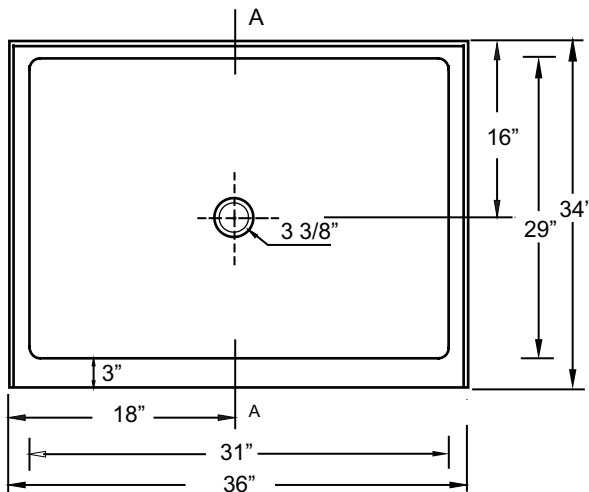

## 36" x 34" Single Threshold

\*Note: Shower base may not be exactly as pictured  
\*1 year limited manufacturer's warranty included

### SHOWER BASE DIMENSIONS

\*Diagram is not to scale

This shower base complies with CSA Standards

\*Shower Drains are not included  
All measurements  $\pm 1/4"$

### DESIGN FEATURES

- Acrylic shower base constructed of cast high gloss acrylic and reinforced with a fibreglass backing
- Standard 3 3/8" shower drain opening
- Shower base trimmed to fit 36" x 34" rough opening
- Integral tiling flange for easy installation