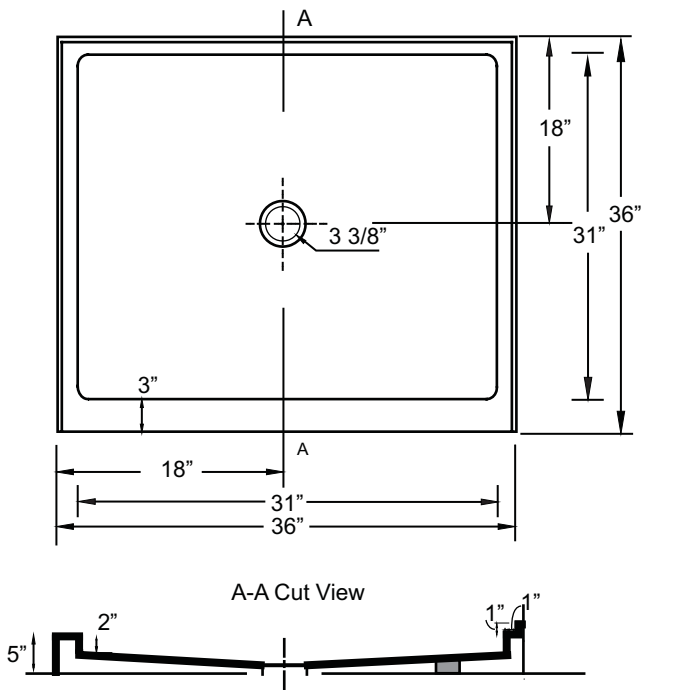

MODEL

36" x 36" Single Threshold

*Note: Shower base may not be exactly as pictured
*1 year limited manufacturer's warranty included

SHOWER BASE DIMENSIONS

This shower base complies with CSA Standards

*Diagram is not to scale

*Shower Drains are not included
All measurements $\pm 1/4"$

DESIGN FEATURES

- Acrylic shower base constructed of cast high gloss acrylic and reinforced with a fibreglass backing
- Standard 3 3/8" shower drain opening
- Shower base trimmed to fit 36" x 36" rough opening
- Integral tiling flange for easy installation

OPTIONS

- Available in;
 - White
 - Biscuit
 - Bone
 - Linen
- Compatible Shower Doors:
 - 9748332 (Section 18, Page 2)

In keeping with our policy of continuing product improvement, Acric-Tec Industries Corp., reserves the right to change product specifications without notice.