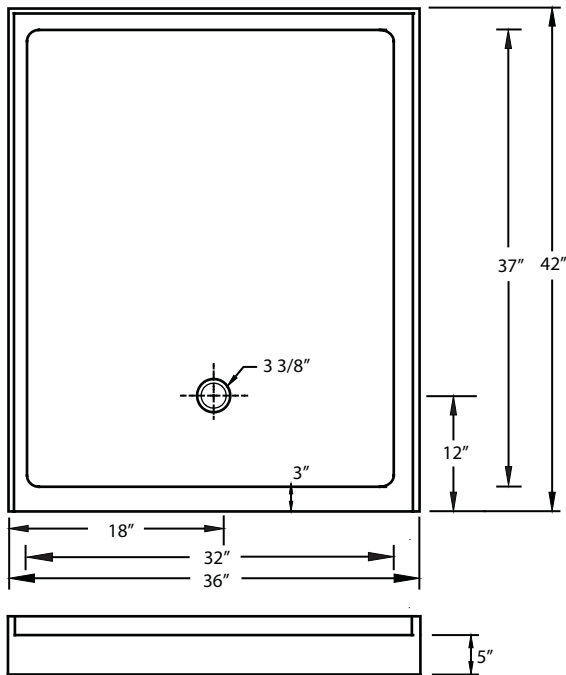

MODEL

36" x 42" Single Threshold

*Note: Shower base may not be exactly as pictured
*1 year limited manufacturer's warranty included

DESIGN FEATURES

- Acrylic shower base constructed of cast high gloss acrylic and reinforced with a fibreglass backing
- Standard 3 3/8" shower drain opening
- Shower base trimmed to fit 36" x 42" rough opening
- Integral tiling flange for easy installation

OPTIONS

- Available in;
 - White
 - Biscuit
 - Bone
 - Linen
- Compatible Shower Doors:
 - 9748332 (Section 18, Page 2)

SHOWER BASE DIMENSIONS

*Diagram is not to scale

This shower base complies with CSA Standards

*Shower Drains are not included
All measurements $\pm 1/4"$

In keeping with our policy of continuing product improvement, Acri-Tec Industries Corp., reserves the right to change product specifications without notice.