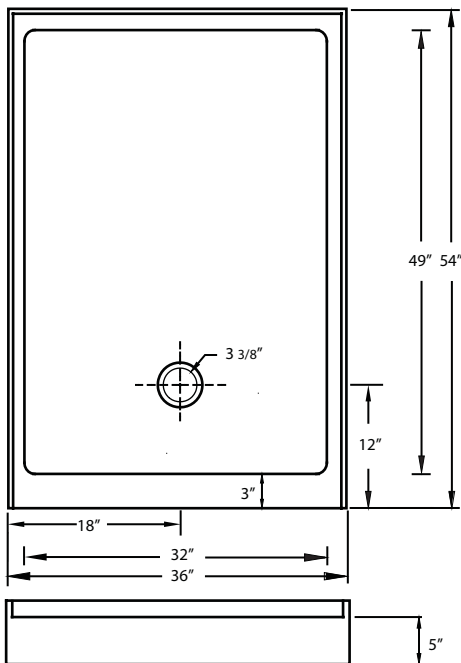

MODEL

36" x 54" Single Threshold

*Note: Shower base may not be exactly as pictured
*1 year limited manufacturer's warranty included

DESIGN FEATURES

- Acrylic shower base constructed of cast high gloss acrylic and reinforced with a fibreglass backing
- Standard 3 3/8" shower drain opening
- Shower base trimmed to fit 36" x 54" rough opening
- Integral tiling flange for easy installation

OPTIONS

- Available in;
 - White
 - Biscuit
 - Bone
 - Linen
- Compatible Shower Doors:
 - 9748332 (Section 18, Page 2)

SHOWER BASE DIMENSIONS

*Diagram is not to scale

This shower base complies with CSA Standards

*Shower Drains are not included
All measurements $\pm 1/4"$

In keeping with our policy of continuing product improvement, Acri-Tec Industries Corp., reserves the right to change product specifications without notice.