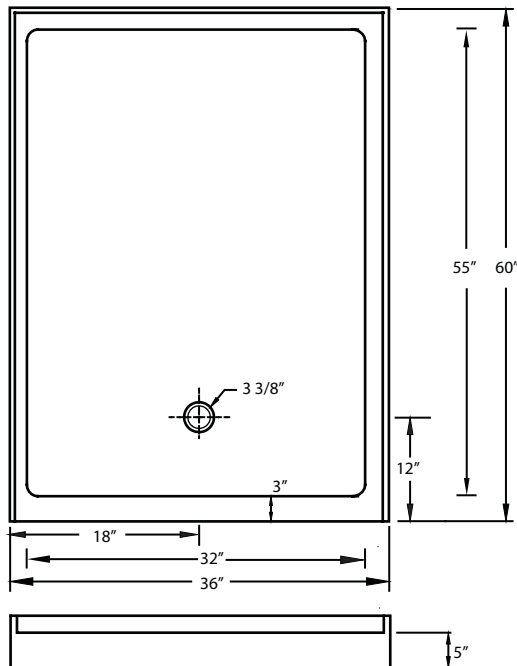

MODEL

36" x 60" Single Threshold

*Note: Shower base may not be exactly as pictured
*1 year limited manufacturer's warranty included

DESIGN FEATURES

- Acrylic shower base constructed of cast high gloss acrylic and reinforced with a fibreglass backing
- Standard 3 3/8" shower drain opening
- Shower base trimmed to fit 36" x 60" rough opening
- Integral tiling flange for easy installation

OPTIONS

- Available in;
 - White
 - Biscuit
 - Bone
 - Linen
- Compatible Shower Doors:
 - 9748332 (Section 18, Page 2)

SHOWER BASE DIMENSIONS

*Diagram is not to scale

This shower base complies with CSA Standards

*Shower Drains are not included
All measurements $\pm 1/4"$

In keeping with our policy of continuing product improvement, Acri-Tec Industries Corp., reserves the right to change product specifications without notice.