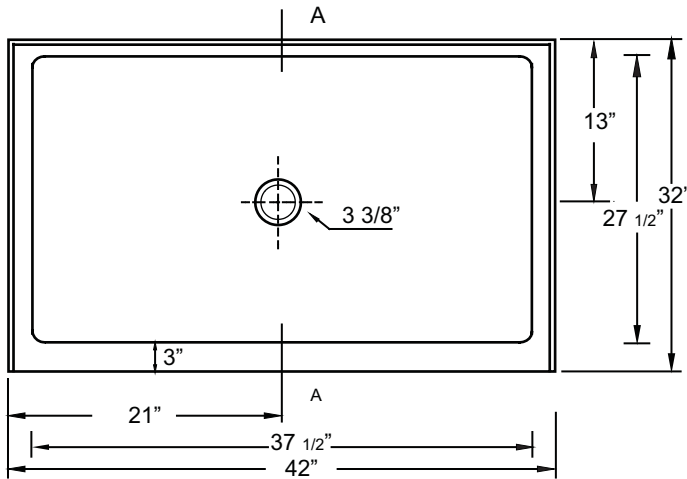

MODEL

42" x 32" Single Threshold

*Note: Shower base may not be exactly as pictured
*1 year limited manufacturer's warranty included

SHOWER BASE DIMENSIONS

*Diagram is not to scale

This shower base complies with CSA Standards

*Shower Drains are not included
All measurements $\pm 1/4"$

DESIGN FEATURES

- Acrylic shower base constructed of cast high gloss acrylic and reinforced with a fibreglass backing
- Standard 3 3/8" shower drain opening
- Shower base trimmed to fit 42" x 32" rough opening
- Integral tiling flange for easy installation

OPTIONS

- Available in;
 - White
 - Biscuit
 - Bone
 - Linen
- Compatible Shower Doors:
 - 9748392 (Section 18, Page 2)

In keeping with our policy of continuing product improvement, Acri-Tec Industries Corp., reserves the right to change product specifications without notice.