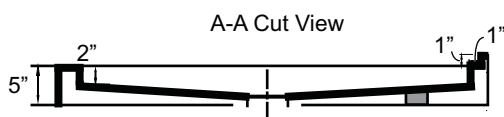

MODEL

42" x 32" Single Threshold

*Note: Shower base may not be exactly as pictured
*1 year limited manufacturer's warranty included

SHOWER BASE DIMENSIONS

*Diagram is not to scale

This shower base complies with CSA Standards

*Shower Drains are not included
All measurements $\pm 1/4"$

DESIGN FEATURES

- Acrylic shower base constructed of cast high gloss acrylic and reinforced with a fibreglass backing
- Standard 3 3/8" shower drain opening
- Shower base trimmed to fit 42" x 32" rough opening
- Integral tiling flange for easy installation