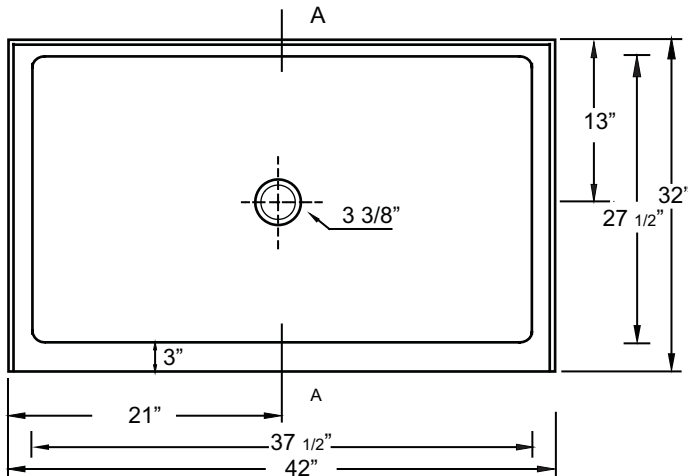

MODEL

42" x 32" Single Threshold Low Profile

*Note: Shower base may not be exactly as pictured
*1 year limited manufacturer's warranty included

SHOWER BASE DIMENSIONS

*Diagram is not to scale

This shower base complies with CSA Standards

*Shower Drains are not included
All measurements $\pm 1/4$ "

DESIGN FEATURES

- Acrylic shower base constructed of cast high gloss acrylic and reinforced with a fibreglass backing
- Standard 3 3/8" shower drain opening
- Shower base trimmed to fit 42" x 32" rough opening
- Integral tiling flange for easy installation

OPTIONS

- Available in;
 - White
 - Biscuit
 - Bone
 - Linen
- Compatible Shower Doors:
 - 9748392 (Section 18, Page 2)

In keeping with our policy of continuing product improvement, Acri-Tec Industries Corp., reserves the right to change product specifications without notice.