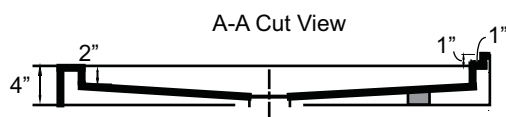

MODEL

42" x 32" Single Threshold Low Profile

*Note: Shower base may not be exactly as pictured
*1 year limited manufacturer's warranty included

SHOWER BASE DIMENSIONS

*Diagram is not to scale

This shower base complies with CSA Standards

*Shower Drains are not included
All measurements $\pm 1/4$ "

DESIGN FEATURES

- Acrylic shower base constructed of cast high gloss acrylic and reinforced with a fibreglass backing
- Standard 3 3/8" shower drain opening
- Shower base trimmed to fit 42" x 32" rough opening
- Integral tiling flange for easy installation