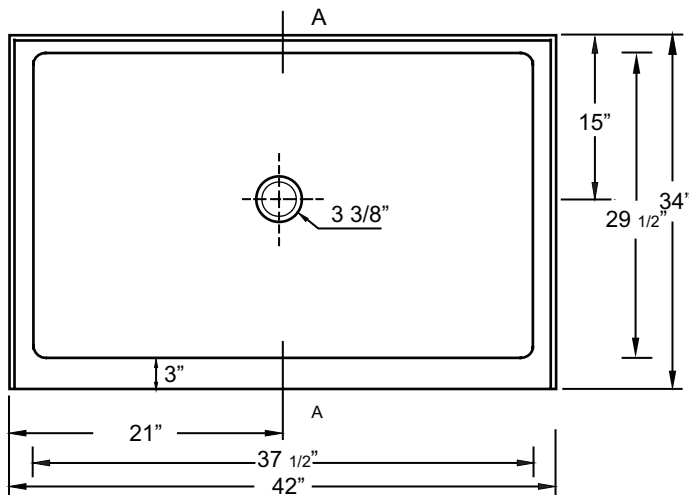

MODEL

42" x 34" Single Threshold

*Note: Shower base may not be exactly as pictured
*1 year limited manufacturer's warranty included

SHOWER BASE DIMENSIONS

*Diagram is not to scale

This shower base complies with CSA Standards

*Shower Drains are not included
All measurements $\pm 1/4"$

DESIGN FEATURES

- Acrylic shower base constructed of cast high gloss acrylic and reinforced with a fibreglass backing
- Standard 3 3/8" shower drain opening
- Shower base trimmed to fit 42" x 34" rough opening
- Integral tiling flange for easy installation

OPTIONS

- Available in;
 - White
 - Biscuit
 - Bone
 - Linen
- Compatible Shower Doors:
 - 9748392 (Section 18, Page 2)

In keeping with our policy of continuing product improvement, Acric-Tec Industries Corp., reserves the right to change product specifications without notice.