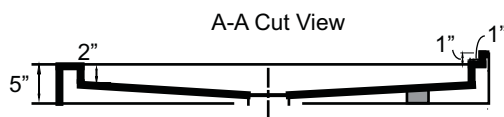

MODEL

42" x 34" Single Threshold

*Note: Shower base may not be exactly as pictured
*1 year limited manufacturer's warranty included

SHOWER BASE DIMENSIONS

*Diagram is not to scale

This shower base complies with CSA Standards

*Shower Drains are not included
All measurements $\pm 1/4"$

DESIGN FEATURES

- Acrylic shower base constructed of cast high gloss acrylic and reinforced with a fibreglass backing
- Standard 3 3/8" shower drain opening
- Shower base trimmed to fit 42" x 34" rough opening
- Integral tiling flange for easy installation