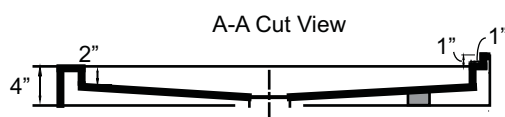

MODEL

42" x 34" Single Threshold Low Profile

*Note: Shower base may not be exactly as pictured
*1 year limited manufacturer's warranty included

SHOWER BASE DIMENSIONS

*Diagram is not to scale

This shower base complies with CSA Standards

*Shower Drains are not included
All measurements $\pm 1/4"$

DESIGN FEATURES

- Acrylic shower base constructed of cast high gloss acrylic and reinforced with a fibreglass backing
- Standard 3 3/8" shower drain opening
- Shower base trimmed to fit 42" x 34" rough opening
- Integral tiling flange for easy installation