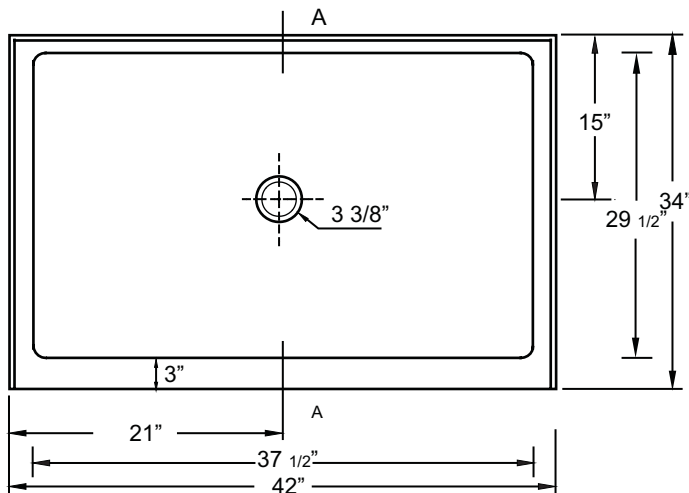

MODEL

42" x 34" Single Threshold Low Profile

*Note: Shower base may not be exactly as pictured
*1 year limited manufacturer's warranty included

SHOWER BASE DIMENSIONS

*Diagram is not to scale

This shower base complies with CSA Standards

*Shower Drains are not included
All measurements $\pm 1/4"$

DESIGN FEATURES

- Acrylic shower base constructed of cast high gloss acrylic and reinforced with a fibreglass backing
- Standard 3 3/8" shower drain opening
- Shower base trimmed to fit 42" x 34" rough opening
- Integral tiling flange for easy installation

OPTIONS

- Available in;
 - White
 - Biscuit
 - Bone
 - Linen
- Compatible Shower Doors:
 - 9748392 (Section 18, Page 2)

In keeping with our policy of continuing product improvement, Acric-Tec Industries Corp., reserves the right to change product specifications without notice.