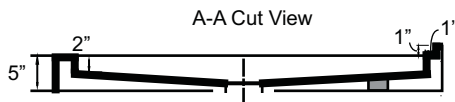

MODEL

42" x 36" Single Threshold

*Note: Shower base may not be exactly as pictured
*1 year limited manufacturer's warranty included

SHOWER BASE DIMENSIONS

*Diagram is not to scale

This shower base complies with CSA Standards

*Shower Drains are not included
All measurements $\pm 1/4"$

DESIGN FEATURES

- Acrylic shower base constructed of cast high gloss acrylic and reinforced with a fibreglass backing
- Standard 3 3/8" shower drain opening
- Shower base trimmed to fit 42" x 36" rough opening
- Integral tiling flange for easy installation