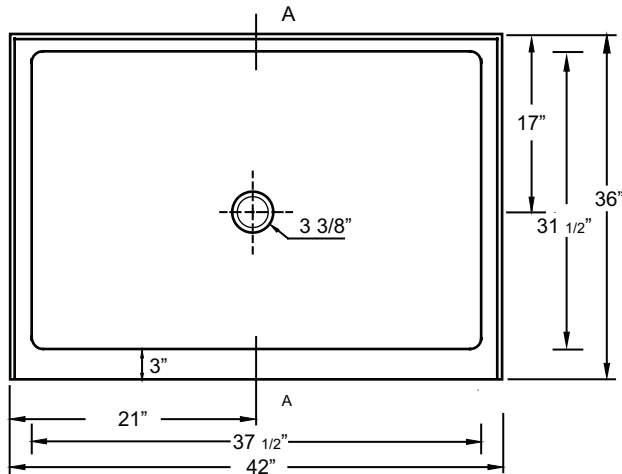

MODEL

42" x 36" Single Threshold

*Note: Shower base may not be exactly as pictured
*1 year limited manufacturer's warranty included

SHOWER BASE DIMENSIONS

*Diagram is not to scale

This shower base complies with CSA Standards

*Shower Drains are not included
All measurements $\pm 1/4"$

DESIGN FEATURES

- Acrylic shower base constructed of cast high gloss acrylic and reinforced with a fibreglass backing
- Standard 3 3/8" shower drain opening
- Shower base trimmed to fit 42" x 36" rough opening
- Integral tiling flange for easy installation

OPTIONS

- Available in;
 - White
 - Biscuit
 - Bone
 - Linen
- Compatible Shower Doors:
 - 9748392 (Section 18, Page 2)

In keeping with our policy of continuing product improvement, Acri-Tec Industries Corp., reserves the right to change product specifications without notice.