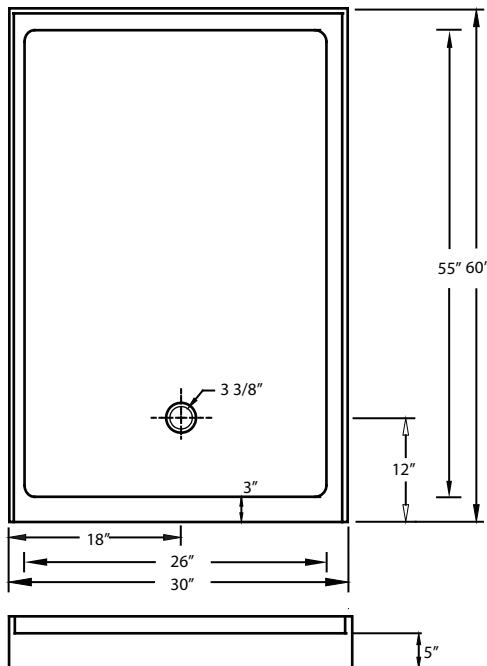

MODEL

30" x 60" Single Threshold

DESIGN FEATURES

- Acrylic shower base constructed of cast high gloss acrylic and reinforced with a fibreglass backing
- Standard 3 3/8" shower drain opening
- Shower base trimmed to fit 30" x 60" rough opening
- Integral tiling flange for easy installation

OPTIONS

- Available in;
 - White
 - Biscuit
 - Bone
 - Linen
- Compatible Shower Doors:
 - 9748272 (Section 18, Page 2)

*Note: Shower base may not be exactly as pictured
*1 year limited manufacturer's warranty included

SHOWER BASE DIMENSIONS

*Diagram is not to scale

This shower base complies with CSA Standards

*Shower Drains are not included
All measurements $\pm 1/4"$

In keeping with our policy of continuing product improvement, Acri-Tec Industries Corp., reserves the right to change product specifications without notice.