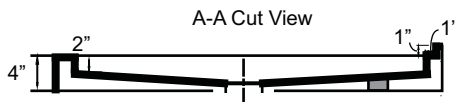

MODEL

42" x 36" Single Threshold Low Profile

*Note: Shower base may not be exactly as pictured
*1 year limited manufacturer's warranty included

SHOWER BASE DIMENSIONS

*Diagram is not to scale

This shower base complies with CSA Standards

*Shower Drains are not included
All measurements $\pm 1/4$ "

DESIGN FEATURES

- Acrylic shower base constructed of cast high gloss acrylic and reinforced with a fibreglass backing
- Standard 3 3/8" shower drain opening
- Shower base trimmed to fit 42" x 36" rough opening
- Integral tiling flange for easy installation