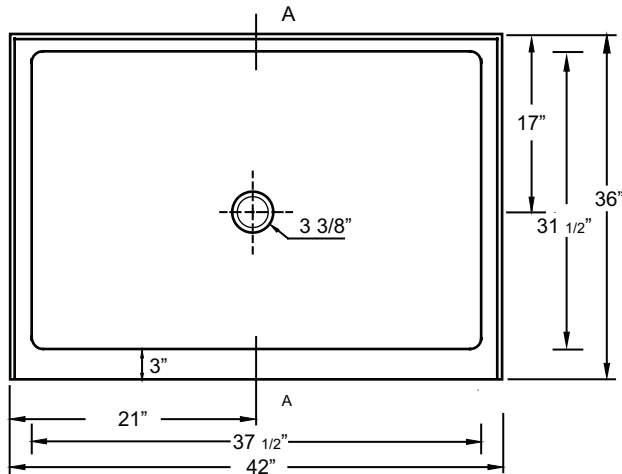

MODEL

42" x 36" Single Threshold Low Profile

*Note: Shower base may not be exactly as pictured
*1 year limited manufacturer's warranty included

SHOWER BASE DIMENSIONS

*Diagram is not to scale

This shower base complies with CSA Standards

*Shower Drains are not included
All measurements $\pm 1/4$ "

DESIGN FEATURES

- Acrylic shower base constructed of cast high gloss acrylic and reinforced with a fibreglass backing
- Standard 3 3/8" shower drain opening
- Shower base trimmed to fit 42" x 36" rough opening
- Integral tiling flange for easy installation

OPTIONS

- Available in;
 - White
 - Biscuit
 - Bone
 - Linen
- Compatible Shower Doors:
 - 9748392 (Section 18, Page 2)

In keeping with our policy of continuing product improvement, Acri-Tec Industries Corp., reserves the right to change product specifications without notice.