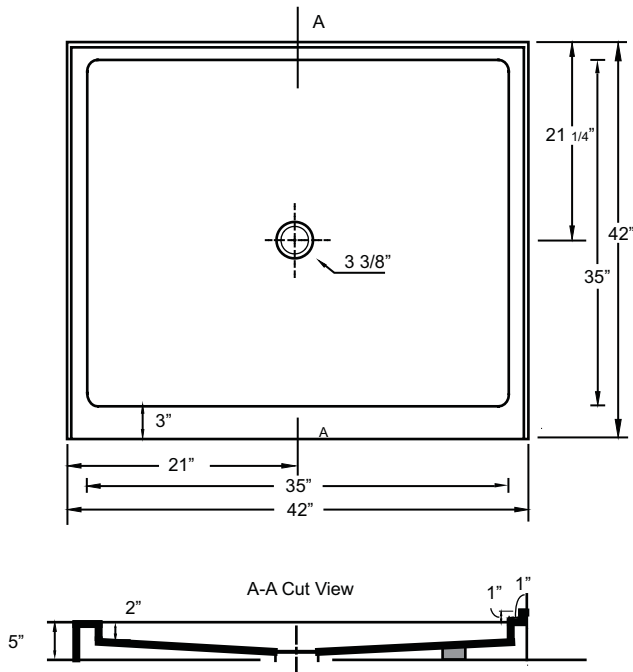

MODEL

42" x 42" Single Threshold

*Note: Shower base may not be exactly as pictured
*1 year limited manufacturer's warranty included

DESIGN FEATURES

- Acrylic shower base constructed of cast high gloss acrylic and reinforced with a fibreglass backing
- Standard 3 3/8" shower drain opening
- Shower base trimmed to fit 42" x 42" rough opening
- Integral tiling flange for easy installation

OPTIONS

- Available in;
 - White
 - Biscuit
 - Bone
 - Linen
- Compatible Shower Doors:
 - 9748392 (Section 18, Page 2)

SHOWER BASE DIMENSIONS

*Diagram is not to scale

This shower base complies with CSA Standards

*Shower Drains are not included
All measurements $\pm 1/4"$

In keeping with our policy of continuing product improvement, Acri-Tec Industries Corp., reserves the right to change product specifications without notice.