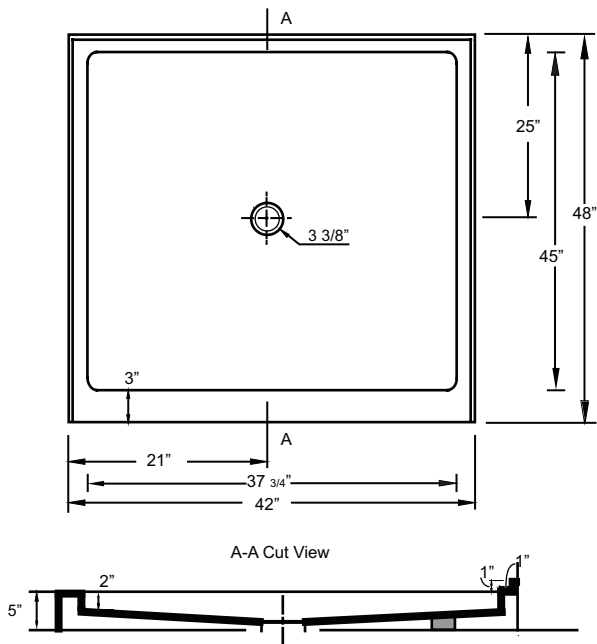

MODEL

42" x 48" Single Threshold

*1 year limited manufacturer's warranty included
*Note: Shower base may not be exactly as pictured

SHOWER BASE DIMENSIONS

*Diagram is not to scale

This shower base complies with CSA Standards

*Shower Drains are not included
All measurements $\pm 1/4$ "

DESIGN FEATURES

- Acrylic shower base constructed of cast high gloss acrylic and reinforced with a fibreglass backing
- Standard 3 3/8" shower drain opening
- Shower base trimmed to fit 42" x 48" rough opening
- Integral tiling flange for easy installation

OPTIONS

- Available in;
 - White
 - Biscuit
 - Bone
 - Linen
- Compatible Shower Doors:
 - 9748392 (Section 18, Page 2)

In keeping with our policy of continuing product improvement, Acri-Tec Industries Corp., reserves the right to change product specifications without notice.