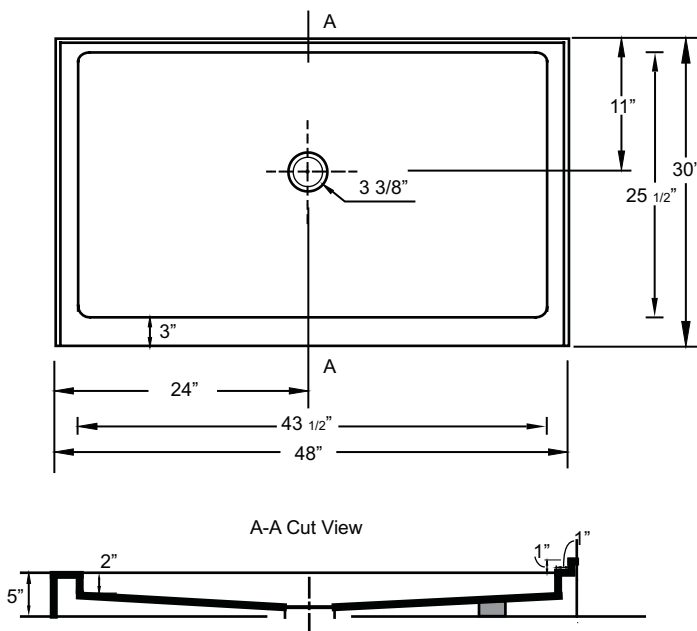

## 48" x 30" Single Threshold

\*Note: Shower base may not be exactly as pictured  
\*1 year limited manufacturer's warranty included

### SHOWER BASE DIMENSIONS

\*Diagram is not to scale

This shower base complies with CSA Standards

\*Shower Drains are not included  
All measurements  $\pm 1/4$ "

### DESIGN FEATURES

- Acrylic shower base constructed of cast high gloss acrylic and reinforced with a fibreglass backing
- Standard 3 3/8" shower drain opening
- Shower base trimmed to fit 48" x 30" rough opening
- Integral tiling flange for easy installation

### OPTIONS

- Available in;
  - White
  - Biscuit
  - Bone
  - Linen
- Compatible Shower Doors:
  - CPL109-48 (Section 18, Page 2)
  - 9644452 (Section 18, Page 5)
  - 9749452 (Section 18, Page 3)

In keeping with our policy of continuing product improvement, Acric-Tec Industries Corp., reserves the right to change product specifications without notice.