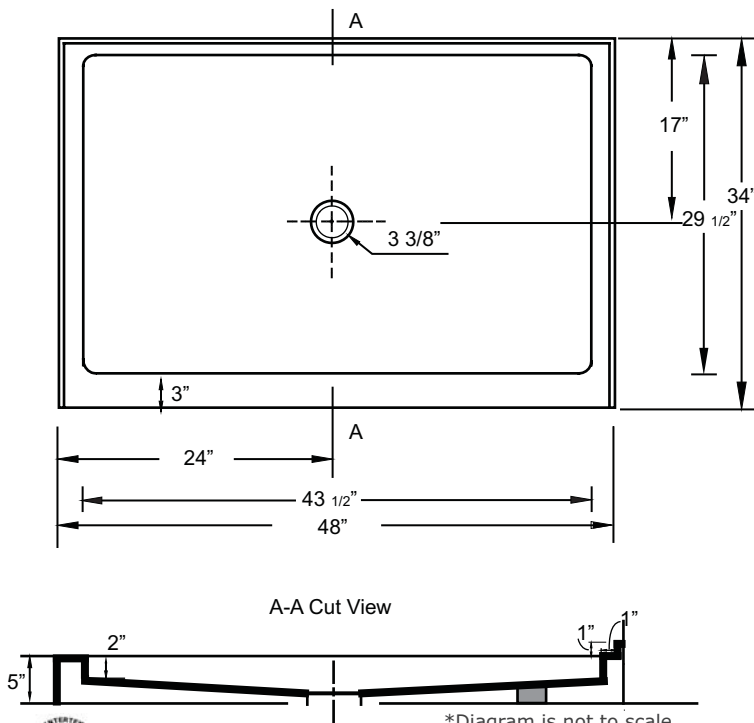

MODEL

48" x 34" Single Threshold

*Note: Shower base may not be exactly as pictured
*1 year limited manufacturer's warranty included

SHOWER BASE DIMENSIONS

This shower base complies with CSA Standards

*Shower Drains are not included
All measurements $\pm 1/4"$

DESIGN FEATURES

- Acrylic shower base constructed of cast high gloss acrylic and reinforced with a fibreglass backing
- Standard 3 3/8" shower drain opening
- Shower base trimmed to fit 48" x 34" rough opening
- Integral tiling flange for easy installation

OPTIONS

- Available in;
 - White
 - Biscuit
 - Bone
 - Linen
- Compatible Shower Doors:
 - CPL109-48 (Section 18, Page 2)
 - 9644452 (Section 18, Page 5)
 - 9749452 (Section 18, Page 3)

In keeping with our policy of continuing product improvement, Acric-Tec Industries Corp., reserves the right to change product specifications without notice.