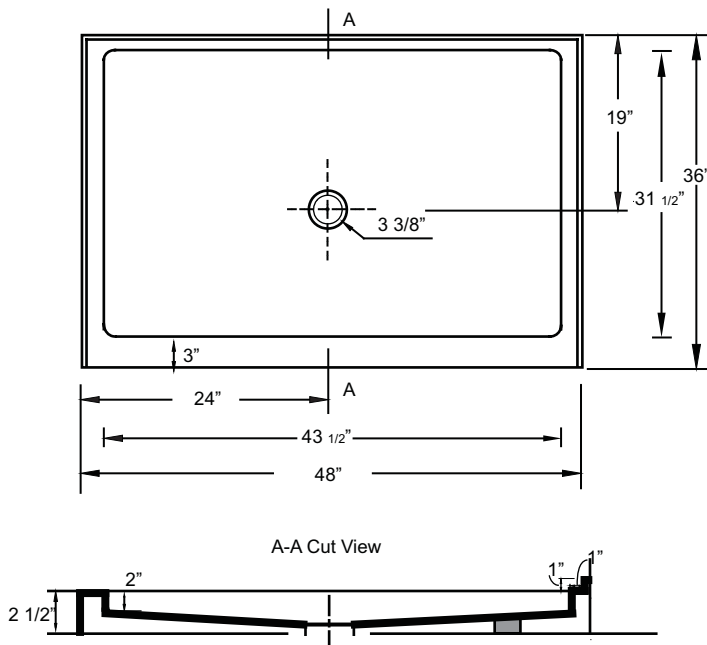

## 48" x 36" Single Threshold Minimalist

\*Note: Shower base may not be exactly as pictured  
\*1 year limited manufacturer's warranty included

### SHOWER BASE DIMENSIONS

\*Diagram is not to scale

This shower base complies with CSA Standards

\*Shower Drains are not included  
All measurements  $\pm 1/4$ "

### DESIGN FEATURES

- Acrylic shower base constructed of cast high gloss acrylic and reinforced with a fibreglass backing
- Standard 3 3/8" shower drain opening
- Shower base trimmed to fit 48" x 36" rough opening
- Integral tiling flange for easy installation

### OPTIONS

- Available in;
  - White
  - Biscuit
  - Bone
  - Linen
- Compatible Shower Doors:
  - CPL109-48 (Section 18, Page 2)
  - 9644452 (Section 18, Page 5)
  - 9749452 (Section 18, Page 3)

In keeping with our policy of continuing product improvement, Acri-Tec Industries Corp., reserves the right to change product specifications without notice.