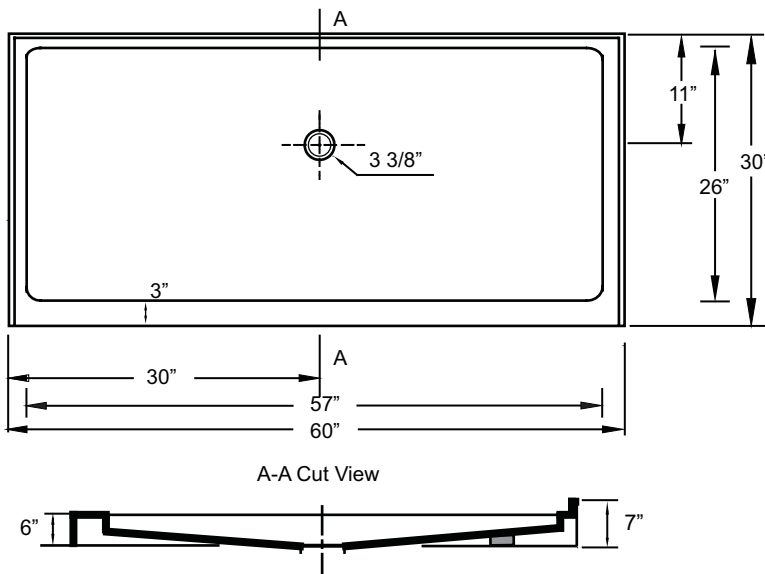

## 60" x 30" Single Threshold

\*Note: Shower base may not be exactly as pictured  
\*1 year limited manufacturer's warranty included

### SHOWER BASE DIMENSIONS

\*Diagram is not to scale

This shower base complies with CSA Standards

\*Shower Drains are not included  
All measurements  $\pm 1/4"$

### DESIGN FEATURES

- Acrylic shower base constructed of cast high gloss acrylic and reinforced with a fibreglass backing
- Standard 3 3/8" shower drain opening
- Shower base trimmed to fit 60" x 30" rough opening
- Integral tiling flange for easy installation

### OPTIONS

- Available in;
  - White
  - Biscuit
  - Bone
  - Linen
- Compatible Shower Doors:
  - CPL109-60 (Section 18, Page 2)
  - 2042E554 (Section 18, Page 4)
  - 9749572 (Section 18, Page 3)

In keeping with our policy of continuing product improvement, Acri-Tec Industries Corp., reserves the right to change product specifications without notice.