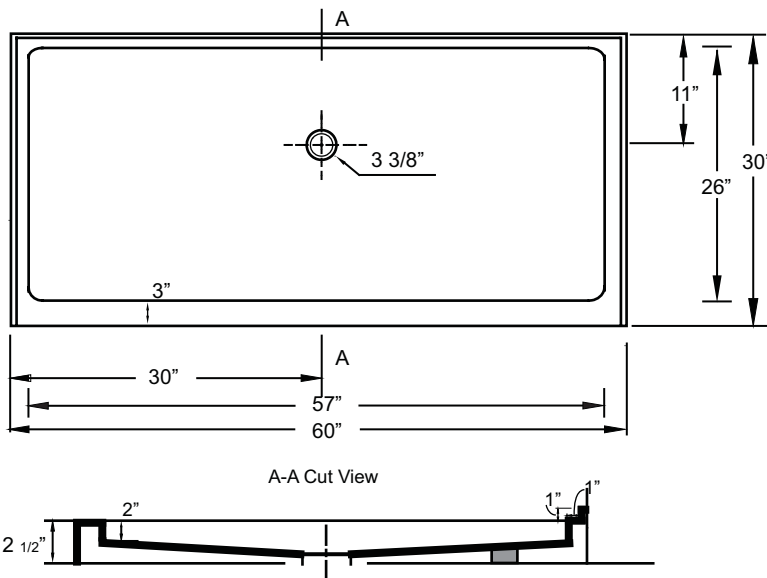

## 60" x 30" Single Threshold Minimalist

\*Note: Shower base may not be exactly as pictured  
\*1 year limited manufacturer's warranty included

### SHOWER BASE DIMENSIONS

\*Diagram is not to scale

This shower base complies with CSA Standards

\*Shower Drains are not included  
All measurements  $\pm 1/4"$

### DESIGN FEATURES

- Acrylic shower base constructed of cast high gloss acrylic and reinforced with a fibreglass backing
- Standard 3 3/8" shower drain opening
- Shower base trimmed to fit 60" x 30" rough opening
- Integral tiling flange for easy installation

### OPTIONS

- Available in;
  - White
  - Biscuit
  - Bone
  - Linen
- Compatible Shower Doors:
  - CPL109-60 (Section 18, Page 2)
  - 2042E554 (Section 18, Page 4)
  - 9749572 (Section 18, Page 3)

In keeping with our policy of continuing product improvement, Acric-Tec Industries Corp., reserves the right to change product specifications without notice.