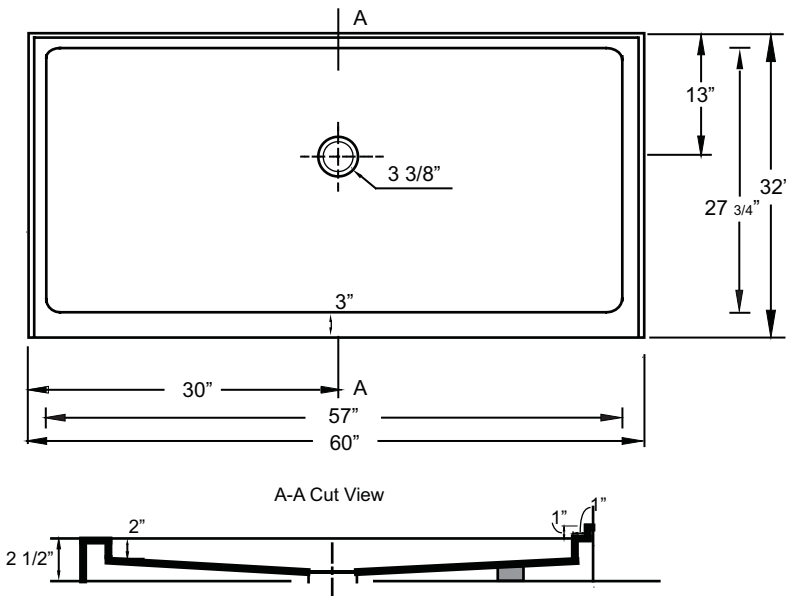

MODEL

60" x 32" Single Threshold Minimalist

*Note: Shower base may not be exactly as pictured
*1 year limited manufacturer's warranty included

SHOWER BASE DIMENSIONS

*Diagram is not to scale

This shower base complies with CSA Standards

*Shower Drains are not included
All measurements $\pm 1/4$ "

DESIGN FEATURES

- Acrylic shower base constructed of cast high gloss acrylic and reinforced with a fibreglass backing
- Standard 3 3/8" shower drain opening
- Shower base trimmed to fit 60" x 32" rough opening
- Integral tiling flange for easy installation

OPTIONS

- Available in;
 - White
 - Biscuit
 - Bone
 - Linen
- Compatible Shower Doors:
 - CPL109-60 (Section 18, Page 2)
 - 2042E554 (Section 18, Page 4)
 - 9749572 (Section 18, Page 3)

In keeping with our policy of continuing product improvement, Acric-Tec Industries Corp., reserves the right to change product specifications without notice.