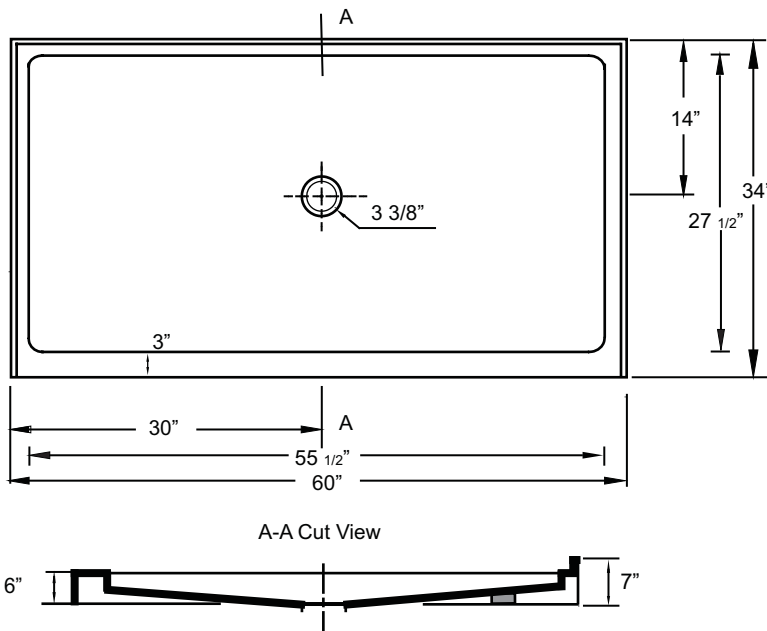

MODEL

60" x 34" Single Threshold

*Note: Shower base may not be exactly as pictured
*1 year limited manufacturer's warranty included

SHOWER BASE DIMENSIONS

*Diagram is not to scale

This shower base complies with CSA Standards

*Shower Drains are not included
All measurements $\pm 1/4$ "

DESIGN FEATURES

- Acrylic shower base constructed of cast high gloss acrylic and reinforced with a fibreglass backing
- Standard 3 3/8" shower drain opening
- Shower base trimmed to fit 60" x 34" rough opening
- Integral tiling flange for easy installation

OPTIONS

- Available in;
 - White
 - Biscuit
 - Bone
 - Linen
- Compatible Shower Doors:
 - CPL109-60 (Section 18, Page 2)
 - 2042E554 (Section 18, Page 4)
 - 9749572 (Section 18, Page 3)

In keeping with our policy of continuing product improvement, Acric-Tec Industries Corp., reserves the right to change product specifications without notice.