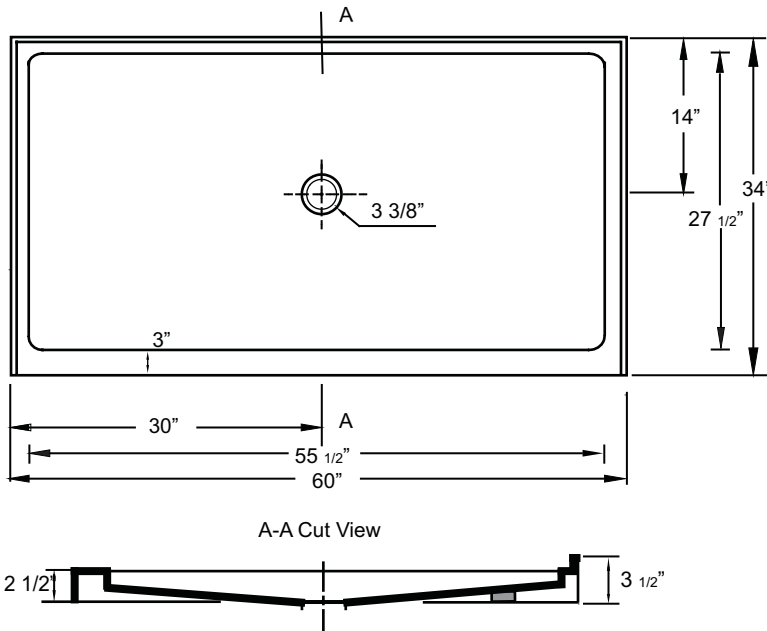

MODEL

60" x 34" Single Threshold Minimalist

*Note: Shower base may not be exactly as pictured
*1 year limited manufacturer's warranty included

SHOWER BASE DIMENSIONS

*Diagram is not to scale

This shower base complies with CSA Standards

*Shower Drains are not included
All measurements $\pm 1/4"$

DESIGN FEATURES

- Acrylic shower base constructed of cast high gloss acrylic and reinforced with a fibreglass backing
- Standard 3 3/8" shower drain opening
- Shower base trimmed to fit 60" x 34" rough opening
- Integral tiling flange for easy installation

OPTIONS

- Available in;
 - White
 - Biscuit
 - Bone
 - Linen
- Compatible Shower Doors:
 - CPL109-60 (Section 18, Page 2)
 - 2042E554 (Section 18, Page 4)
 - 9749572 (Section 18, Page 3)

In keeping with our policy of continuing product improvement, Acri-Tec Industries Corp., reserves the right to change product specifications without notice.