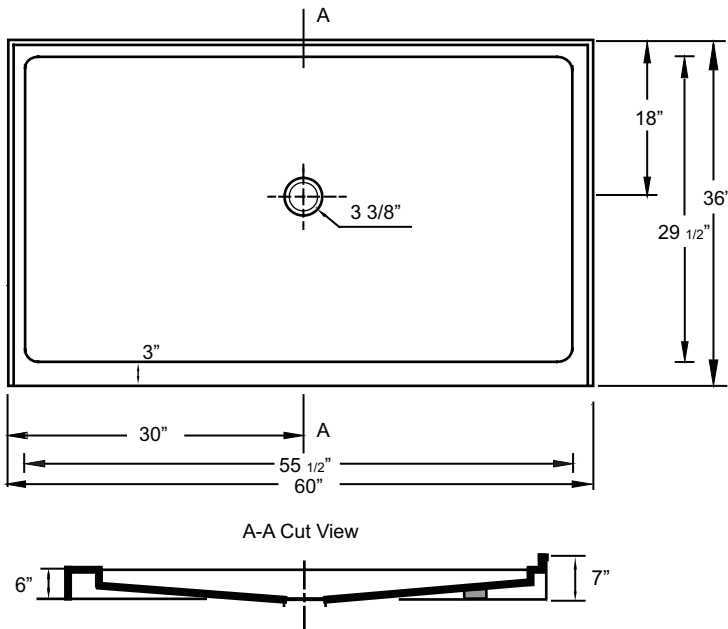

MODEL

60" x 36" Single Threshold

*Note: Shower base may not be exactly as pictured
*1 year limited manufacturer's warranty included

SHOWER BASE DIMENSIONS

*Diagram is not to scale

This shower base complies with CSA Standards

*Shower Drains are not included
All measurements $\pm 1/4"$

DESIGN FEATURES

- Acrylic shower base constructed of cast high gloss acrylic and reinforced with a fibreglass backing
- Standard 3 3/8" shower drain opening
- Shower base trimmed to fit 60" x 36" rough opening
- Integral tiling flange for easy installation

OPTIONS

- Available in;
 - White
 - Biscuit
 - Bone
 - Linen
- Compatible Shower Doors:
 - CPL109-60 (Section 18, Page 2)
 - 2042E554 (Section 18, Page 4)
 - 9749572 (Section 18, Page 3)

In keeping with our policy of continuing product improvement, Acri-Tec Industries Corp., reserves the right to change product specifications without notice.