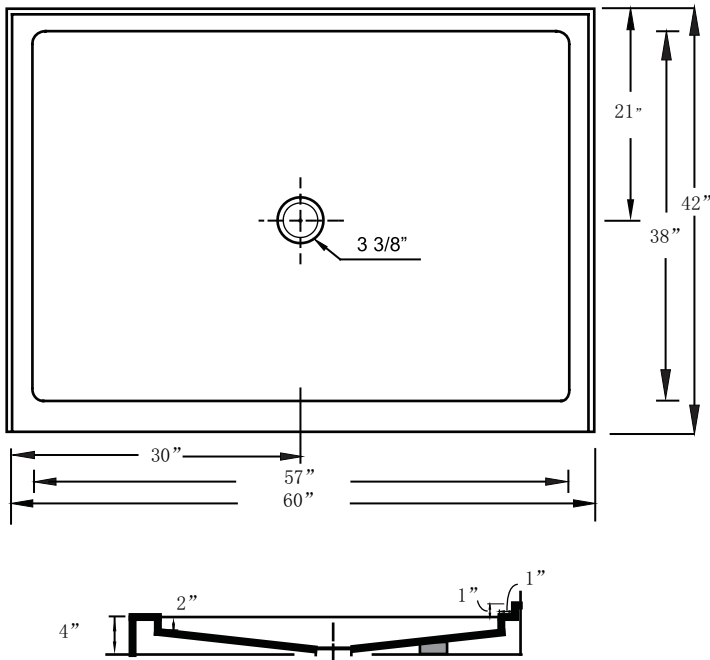

## 60" x 42" Single Threshold

\*Note: Shower base may not be exactly as pictured  
\*1 year limited manufacturer's warranty included

### SHOWER BASE DIMENSIONS

\*Diagram is not to scale

This shower base complies with CSA Standards

\*Shower Drains are not included  
All measurements  $\pm 1/4"$

### DESIGN FEATURES

- Acrylic shower base constructed of cast high gloss acrylic and reinforced with a fibreglass backing
- Standard 3 3/8" shower drain opening
- Shower base trimmed to fit 60" x 42" rough opening
- Integral tiling flange for easy installation

### OPTIONS

- Available in;
  - White
  - Biscuit
  - Bone
  - Linen
- Compatible Shower Doors:
  - CPL109-60 (Section 18, Page 2)
  - 2042E554 (Section 18, Page 4)
  - 9749572 (Section 18, Page 3)

In keeping with our policy of continuing product improvement, Acric-Tec Industries Corp., reserves the right to change product specifications without notice.