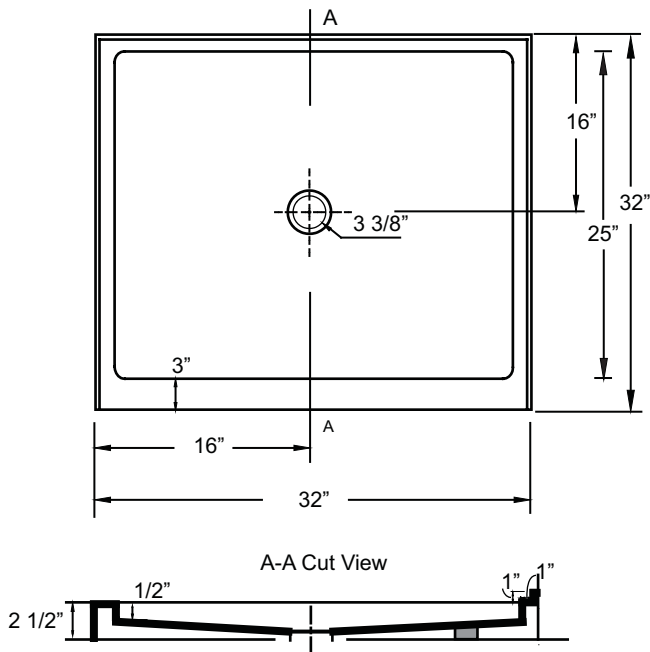

MODEL

32" x 32" Single Threshold Minimalist

*1 year limited manufacturer's warranty included

DESIGN FEATURES

- Acrylic shower base constructed of cast high gloss acrylic and reinforced with a fibreglass backing
- Standard 3 3/8" shower drain opening
- Shower base trimmed to fit 32" x 32" rough opening
- Integral tiling flange for easy installation

OPTIONS

- Available in;
 - White
 - Biscuit
 - Bone
 - Linen
- Compatible Shower Doors:
 - 9748292 (Section 18, Page 2)

SHOWER BASE DIMENSIONS

*Diagram is not to scale

This shower base complies with CSA Standards

*Shower Drains are not included
All measurements $\pm 1/4"$

In keeping with our policy of continuing product improvement, Acri-Tec Industries Corp., reserves the right to change product specifications without notice.