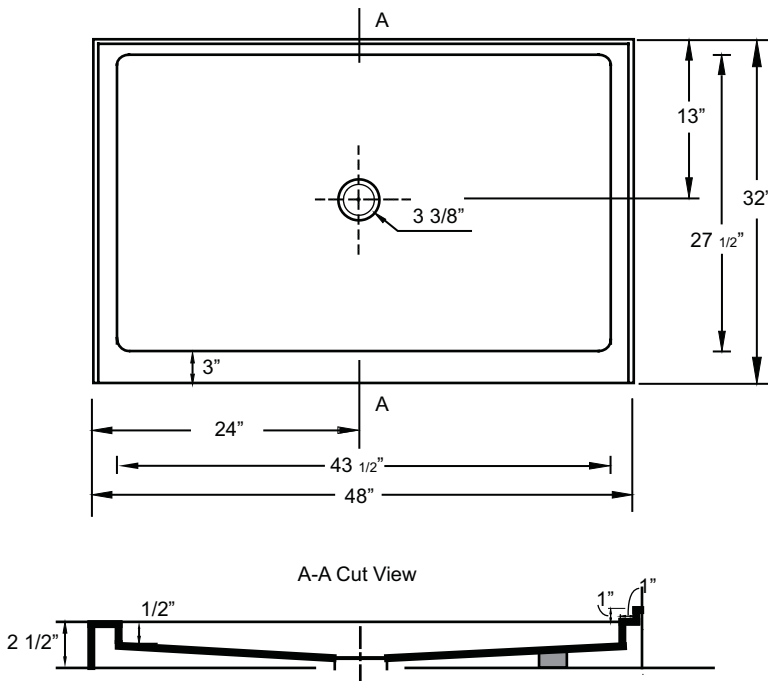

MODEL

48" x 32" Single Threshold Minimalist

*Note: Shower base may not be exactly as pictured
*1 year limited manufacturer's warranty included

SHOWER BASE DIMENSIONS

*Diagram is not to scale

This shower base complies with CSA Standards

*Shower Drains are not included
All measurements $\pm 1/4$ "

DESIGN FEATURES

- Acrylic shower base constructed of cast high gloss acrylic and reinforced with a fibreglass backing
- Standard 3 3/8" shower drain opening
- Shower base trimmed to fit 48" x 32" rough opening
- Integral tiling flange for easy installation

OPTIONS

- Available in;
 - White
 - Biscuit
 - Bone
 - Linen
- Compatible Shower Doors:
 - CPL109-48 (Section 18, Page 2)
 - 9644452 (Section 18, Page 5)
 - 9749452 (Section 18, Page 3)

In keeping with our policy of continuing product improvement, Acric-Tec Industries Corp., reserves the right to change product specifications without notice.