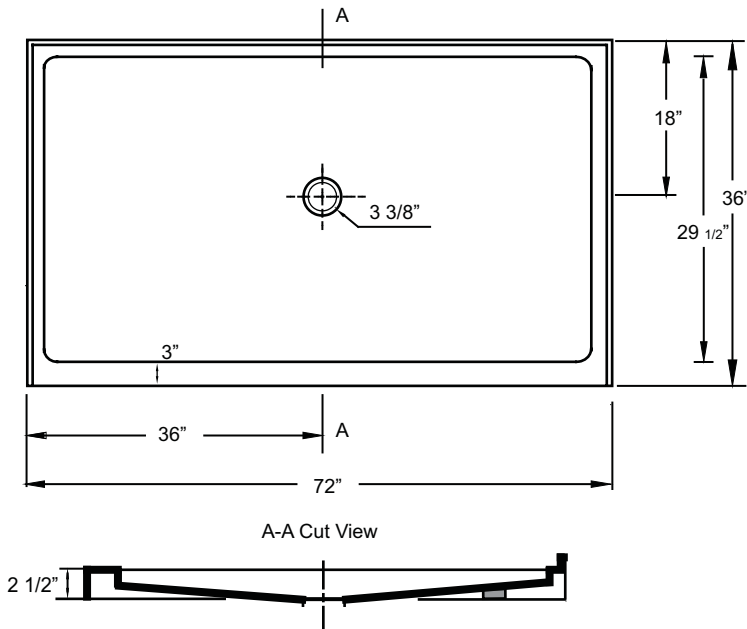

MODEL

72" x 36" Single Threshold Minimalist

*Note: Shower base may not be exactly as pictured
*1 year limited manufacturer's warranty included

SHOWER BASE DIMENSIONS

*Diagram is not to scale

This shower base complies with CSA Standards

*Shower Drains are not included
All measurements $\pm 1/4"$

DESIGN FEATURES

- Acrylic shower base constructed of cast high gloss acrylic and reinforced with a fibreglass backing
- Standard 3 3/8" shower drain opening
- Shower base trimmed to fit 72" x 36" rough opening
- Integral tiling flange for easy installation

OPTIONS

- Available in;
 - White
 - Biscuit
 - Bone
 - Linen
- Compatible Shower Doors:
 - CPL109-60 (Section 18, Page 2)
 - 2042E554 (Section 18, Page 4)
 - 9749572 (Section 18, Page 3)

In keeping with our policy of continuing product improvement, Acric-Tec Industries Corp., reserves the right to change product specifications without notice.