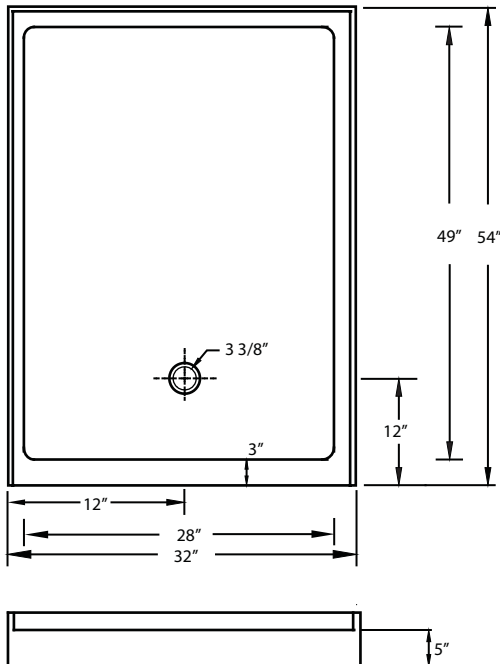

MODEL

32" x 54" Single Threshold

*Note: Shower base may not be exactly as pictured
*1 year limited manufacturer's warranty included

DESIGN FEATURES

- Acrylic shower base constructed of cast high gloss acrylic and reinforced with a fibreglass backing
- Standard 3 3/8" shower drain opening
- Shower base trimmed to fit 32" x 54" rough opening
- Integral tiling flange for easy installation

OPTIONS

- Available in;
 - White
 - Biscuit
 - Bone
 - Linen
- Compatible Shower Doors:
 - 9748292 (Section 18, Page 2)

SHOWER BASE DIMENSIONS

*Diagram is not to scale

This shower base complies with CSA Standards

*Shower Drains are not included
All measurements $\pm 1/4"$

In keeping with our policy of continuing product improvement, Acri-Tec Industries Corp., reserves the right to change product specifications without notice.