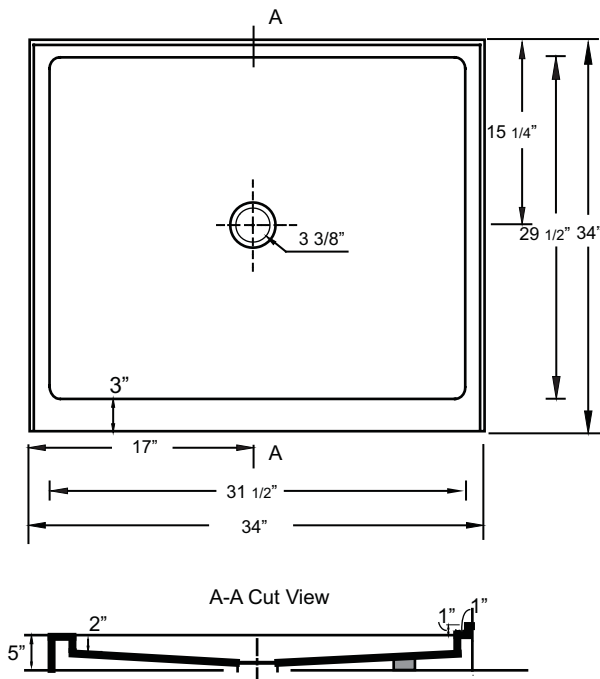

MODEL

34" x 34" Single Threshold

*Note: Shower base may not be exactly as pictured
*1 year limited manufacturer's warranty included

DESIGN FEATURES

- Acrylic shower base constructed of cast high gloss acrylic and reinforced with a fibreglass backing
- Standard 3 3/8" shower drain opening
- Shower base trimmed to fit 34" x 34" rough opening
- Integral tiling flange for easy installation

OPTIONS

- Available in;
 - White
 - Biscuit
 - Bone
 - Linen
- Compatible Shower Doors:
 - 9748312 (Section 18, Page 2)

SHOWER BASE DIMENSIONS

*Diagram is not to scale

This shower base complies with CSA Standards

*Shower Drains are not included
All measurements $\pm 1/4"$

In keeping with our policy of continuing product improvement, Acri-Tec Industries Corp., reserves the right to change product specifications without notice.