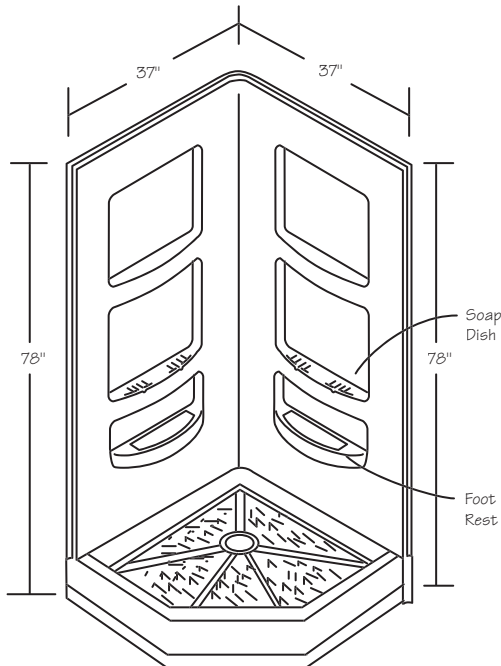

MODEL

36" Neo Angle Renovator Kit

DESIGN FEATURES

- Acrylic shower base and walls constructed of cast high gloss acrylic and reinforced with a fibreglass backing
- Standard 3 3/8" shower drain opening
- Shower base trimmed to fit 36" x 36" rough opening
- Integral tiling flange for easy installation

OPTIONS

- Available in:
  - White
- Designed to fit;
  - 36" x 36" Neo Angle Base
  - 36" x 36" Unique Neo Angle Base

*1 year limited manufacturer's warranty included

SHOWER BASE DIMENSIONS

This shower base complies with CSA Standards

*Shower Drains are not included
All measurements $\pm 1/4$ "

In keeping with our policy of continuing product improvement, Acri-Tec Industries Corp., reserves the right to change product specifications without notice.