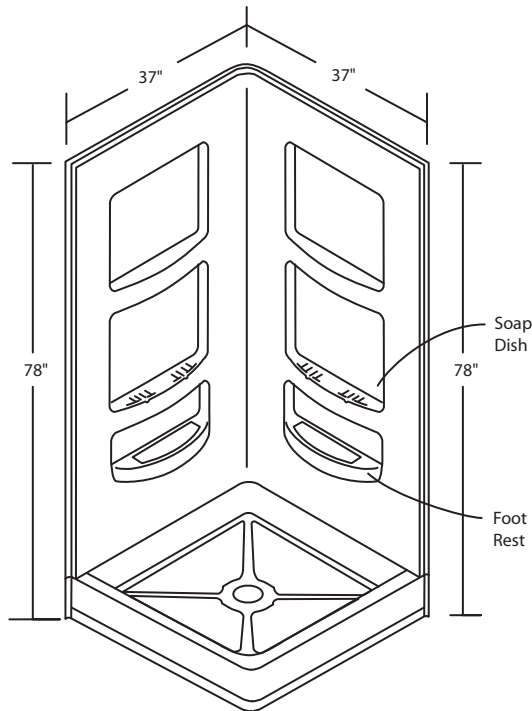

MODEL

36" Double Threshold Renovator Kit

DESIGN FEATURES

- Acrylic shower base and walls constructed of cast high gloss acrylic and reinforced with a fibreglass backing
- Standard 3 3/8" shower drain opening
- Shower base trimmed to fit 36" x 36" rough opening
- Integral tiling flange for easy installation

OPTIONS

- Available in:
 - White
- Designed to fit;
 - 36" x 36" Double Threshold
 - 36" x 36" Mystique Corner Shower

*1 year limited manufacturer's warranty included

SHOWER BASE DIMENSIONS

This shower base complies with CSA Standards

*Shower Drains are not included
All measurements $\pm 1/4"$

In keeping with our policy of continuing product improvement, Acri-Tec Industries Corp., reserves the right to change product specifications without notice.