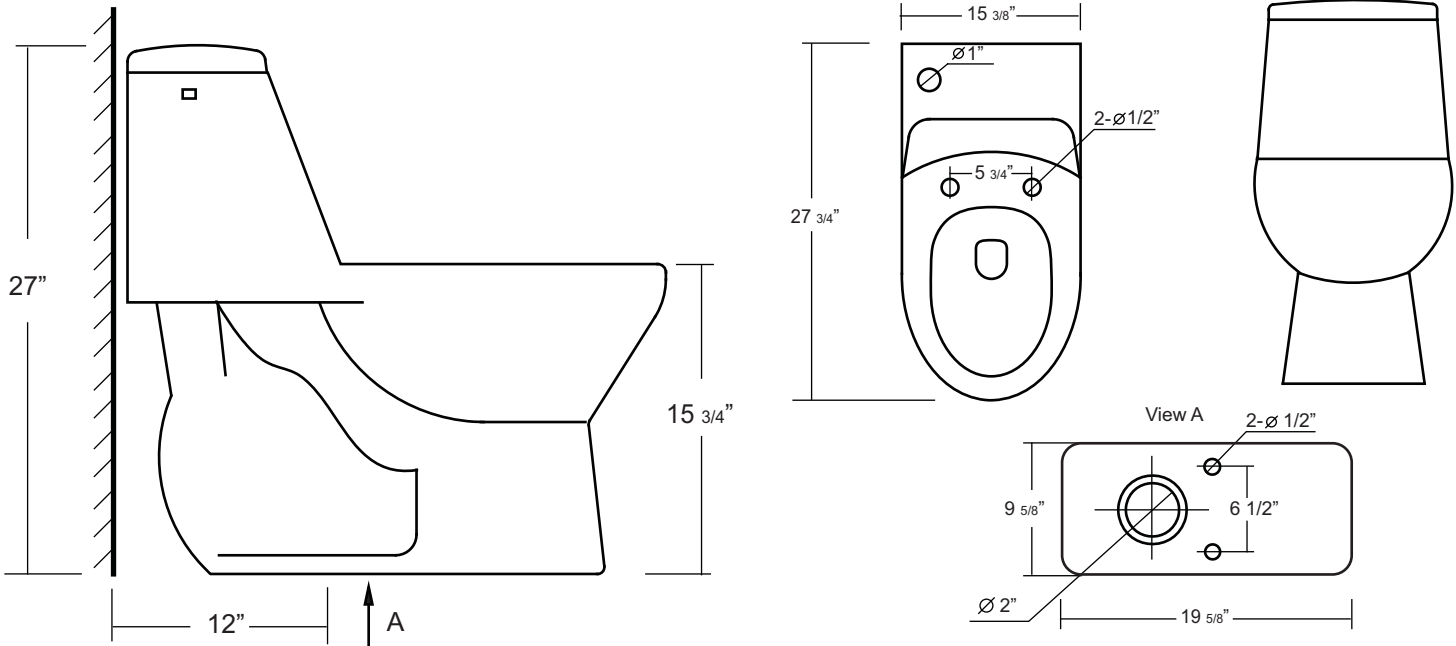

T-31050

One-Piece Toilet

27 3/4" x 15 3/8" x 27"

*1 year limited manufacturer's warranty included

TOILET DIMENSIONS

Diagram not to scale

All measurements $\pm 1/4"$

In keeping with our policy of continuing product improvement, Acric-Tec Industries Corp., reserves the right to change product specifications without notice.