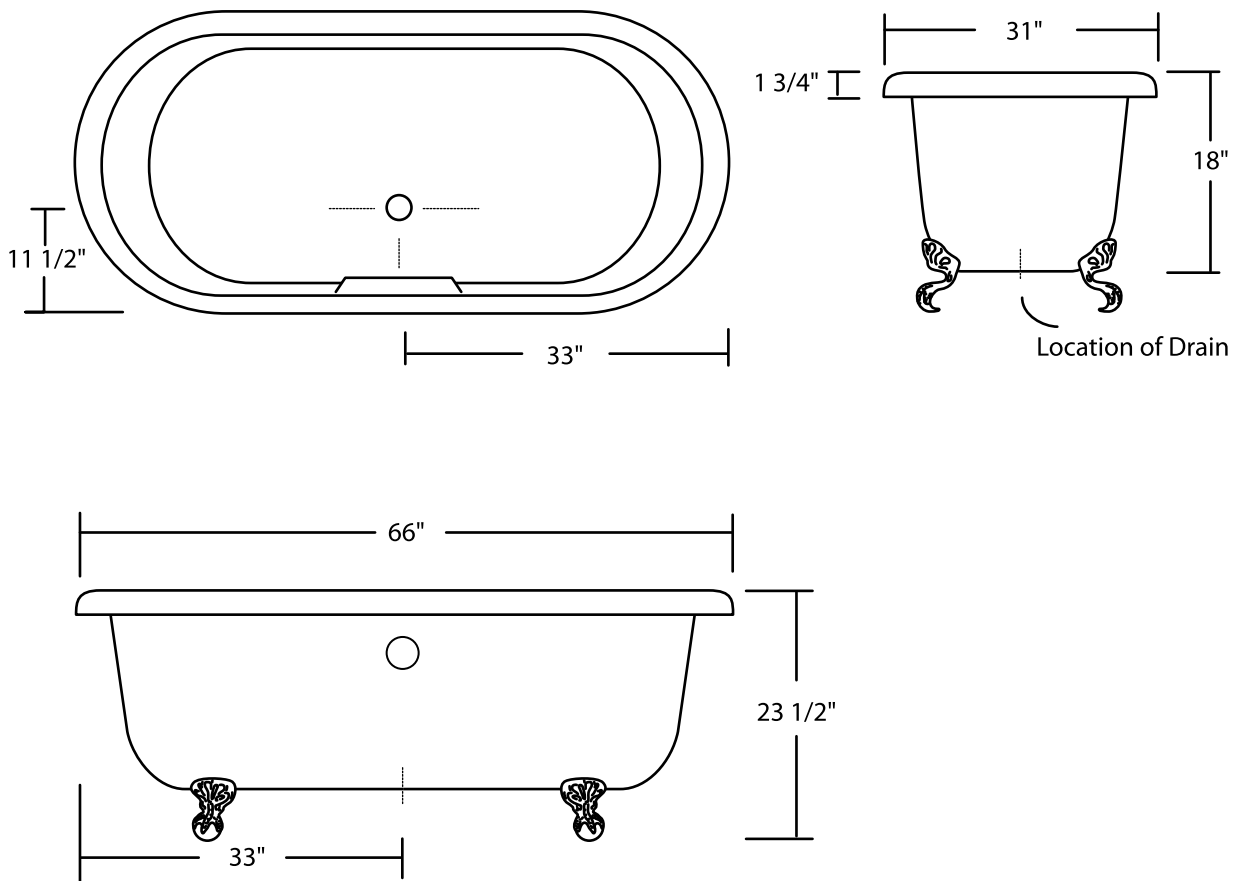

Acri-Tec Industries Corp.
32829 London Avenue, Mission, BC V2V 6M7
Tel: (604) 826-3100 Fax: (604) 826-3149
sales@acritec.com

Edwardian 66" x 31" Claw-Foot Tub

All Measurements: +1/4"
Drain Hole: 2"
Overflow Hole: 2 1/2"