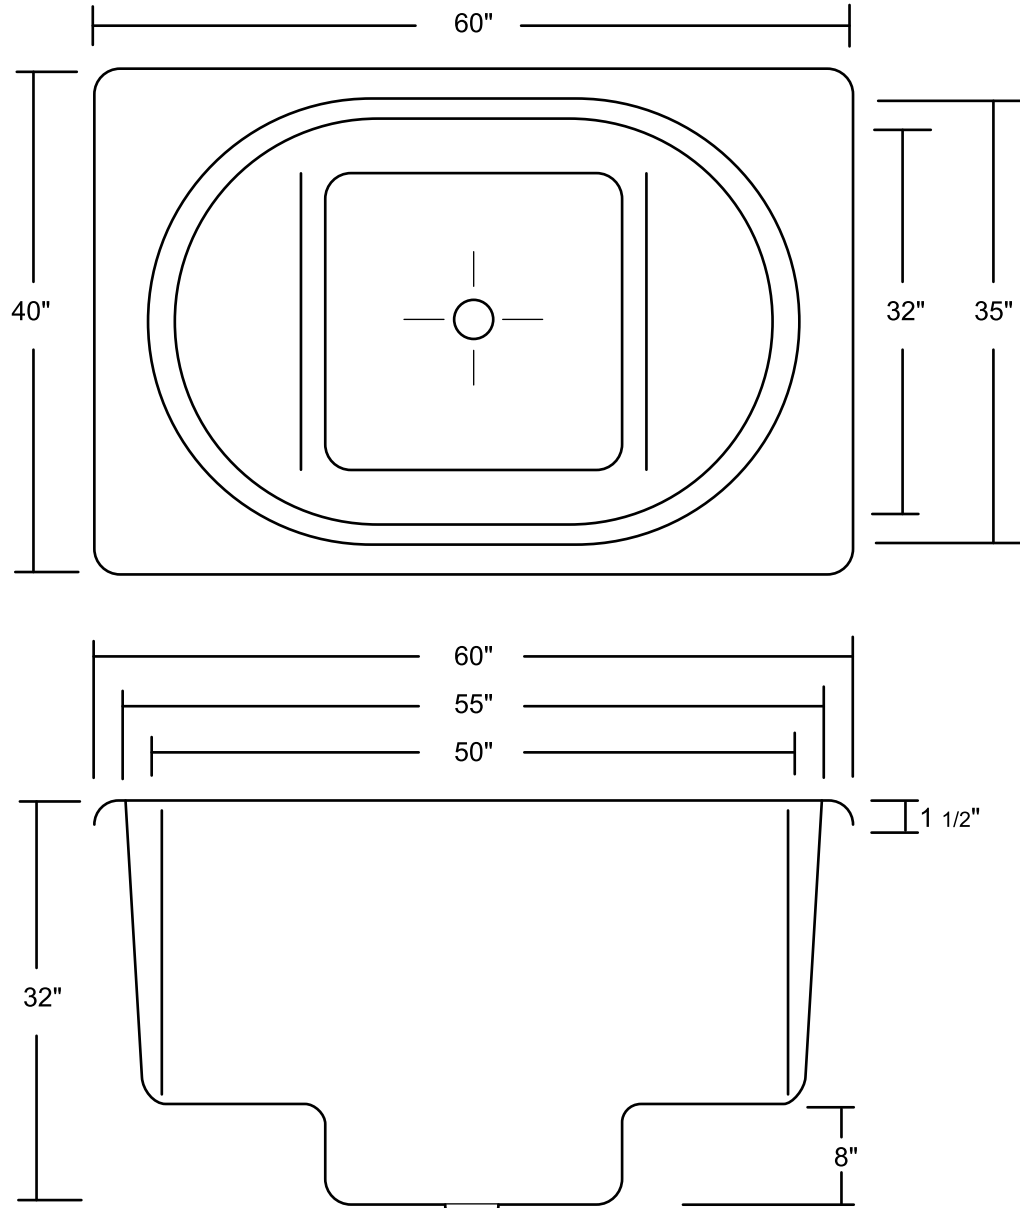

Acri-Tec Industries Corp.
32829 London Avenue, Mission, BC V2V 6M7
Tel: (604) 826-3100 Fax: (604) 826-3149
sales@acritec.com

Neptune Double 60"x 40" Japanese Drop-In Tub

All Measurements: $\pm 1/4"$
Drain Hole: 2"
Overflow Hole: 2 1/2"