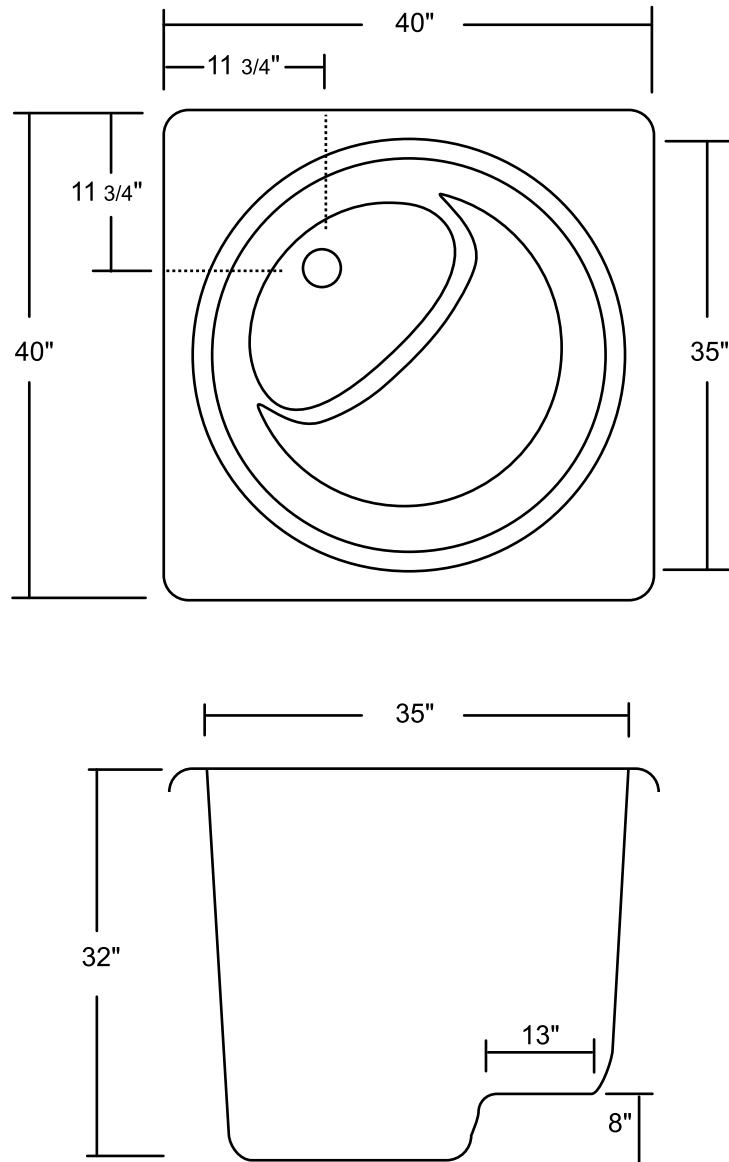

Acri-Tec Industries Corp.
32829 London Avenue, Mission, BC V2V 6M7
Tel: (604) 826-3100 Fax: (604) 826-3149
sales@acritec.com

Neptune Single 40"x 40" Japanese Drop-In Tub

All Measurements: $\pm 1/4"$
Drain Hole: 2"
Overflow Hole: 2 1/2"