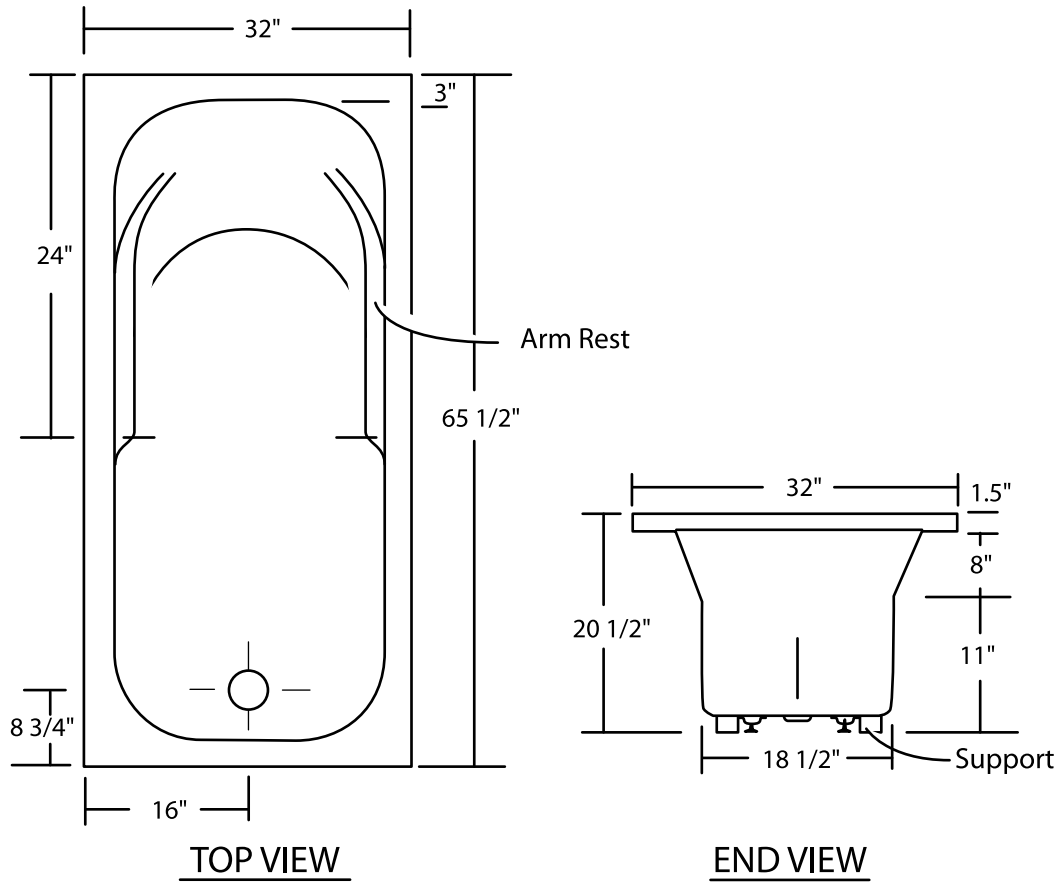

Aura 66" x 32" Drop-In Tub

All Measurements: $\pm 1/4"$
Drain Hole: 2"
Overflow Hole: 2 1/2"