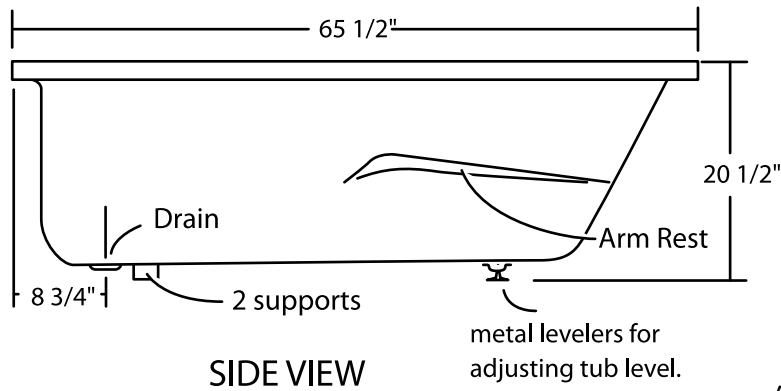

Aura 66" x 32" Drop-In Tub

All Measurements: $\pm 1/4"$
Drain Hole: 2"
Overflow Hole: 2 1/2"