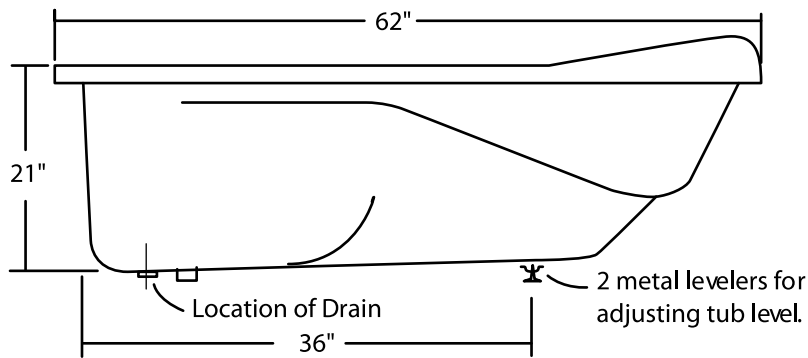

Casablanca 62"x 36"

Drop-In Tub

TOP VIEW

END VIEW

SIDE VIEW

All Measurements: $\pm 1/4$ "
Drain Hole: 2"
Overflow Hole: 2 1/2"