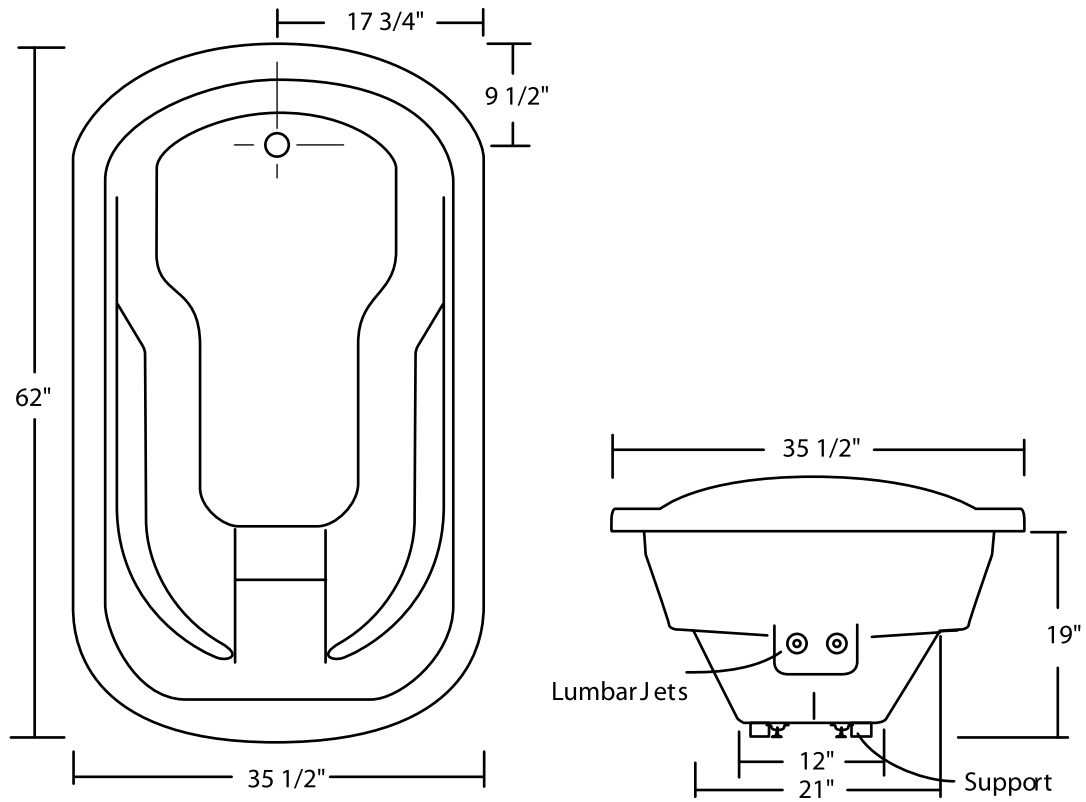

Casablanca 62"x 36"

Drop-In Tub

TOP VIEW

END VIEW

SIDE VIEW

All Measurements: $\pm 1/4$ "
Drain Hole: 2"
Overflow Hole: 2 1/2"