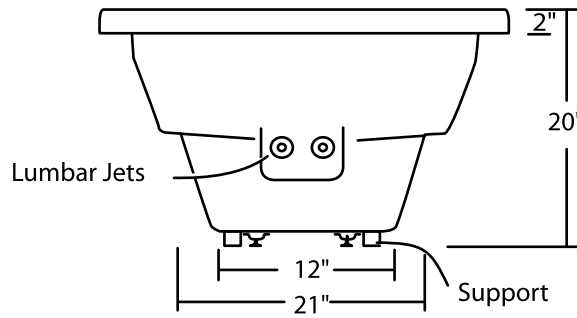

Denmark 60"x 36" Drop-In Tub

TOP VIEW

END VIEW

SIDE VIEW

All Measurements: $\pm 1/4$ "
Drain Hole: 2"
Overflow Hole: 2 1/2"