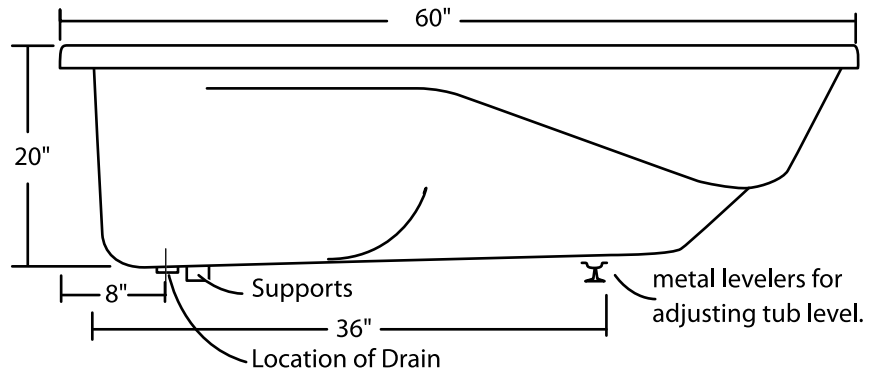

Denmark 60"x 36" Drop-In Tub

TOP VIEW

END VIEW

SIDE VIEW

All Measurements: $\pm 1/4$ "
Drain Hole: 2"
Overflow Hole: 2 1/2"