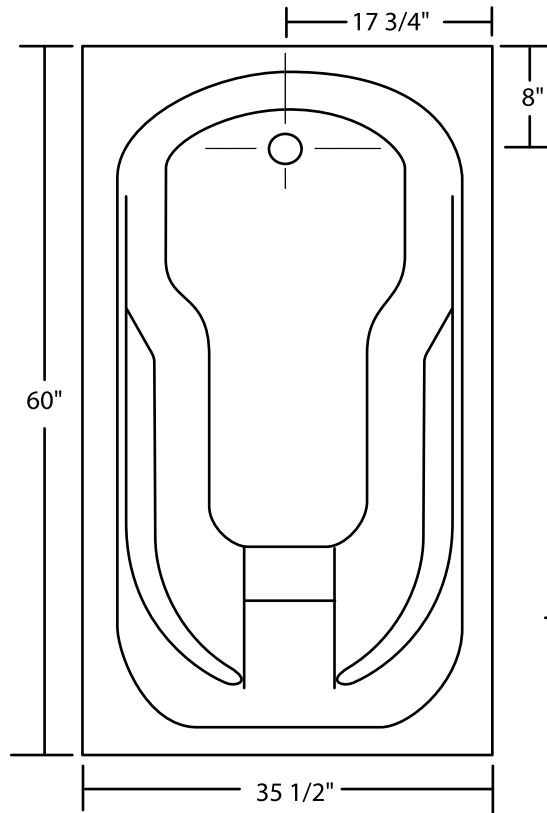

Denmark 60"x 36" Drop-In Tub

TOP VIEW

END VIEW

SIDE VIEW

All Measurements: $\pm 1/4$ "
Drain Hole: 2"
Overflow Hole: 2 1/2"